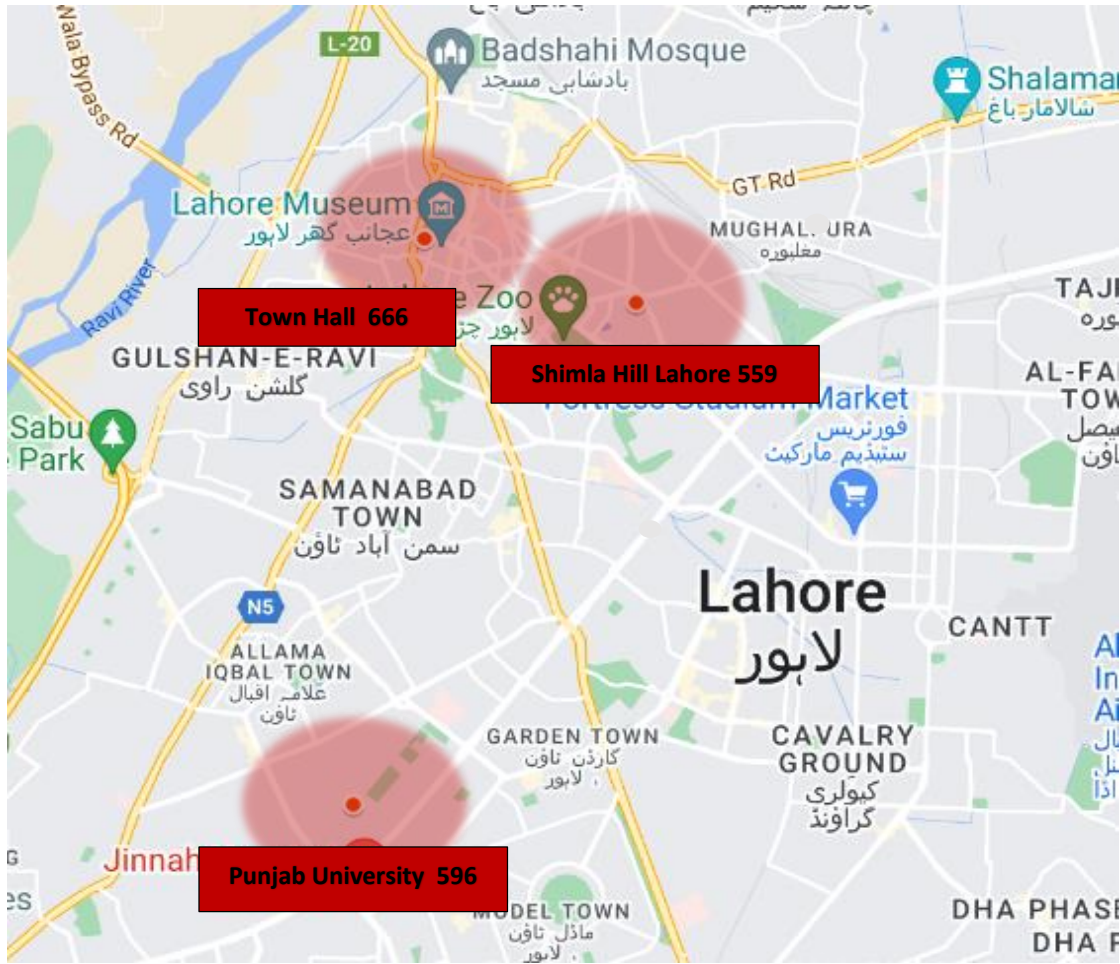

Average AQI Lahore 607

12.11.2024

AQI Limits of EPA, Punjab	
00-50	Good
51-100	Satisfactory
101-150	Moderate
151-200	Unhealthy for sensitive people
201-300	Unhealthy
301-400	Very unhealthy
401-500	Hazardous