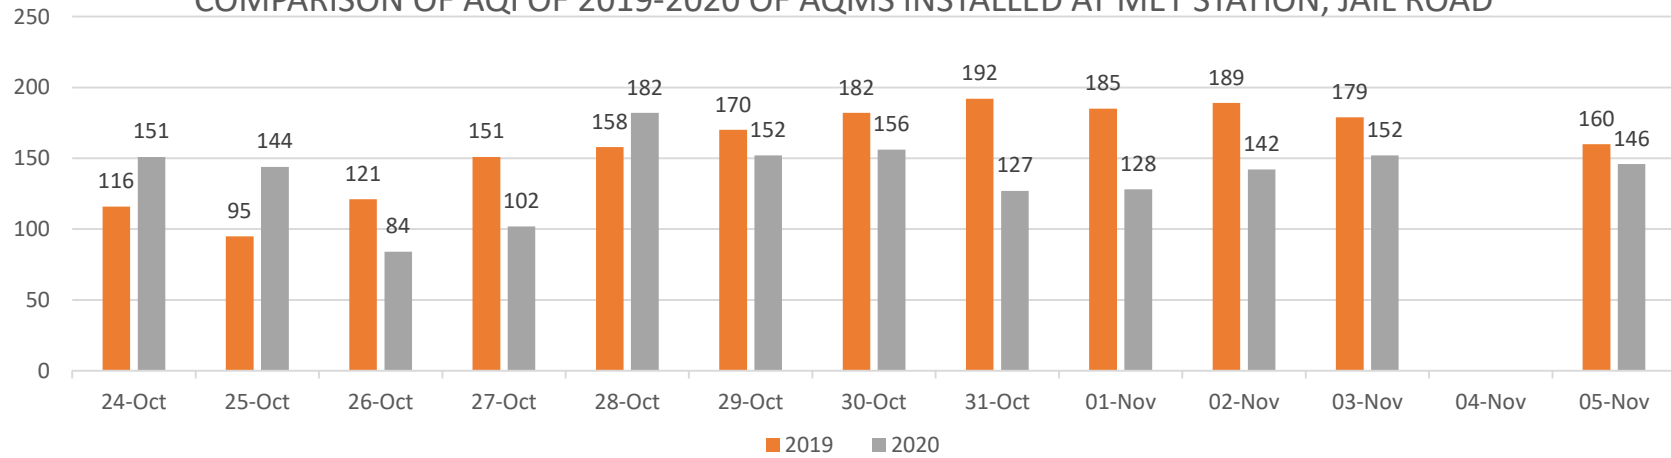

AIR QUALITY INDEX (AQI) RECORDED WITH AQMS OF EPA IN LAHORE

Source: Environment Protection Department

COMPARISON OF AQI OF 2019-2020 OF AQMS INSTALLED AT MET STATION, JAIL ROAD

Source: Environment Protection Department