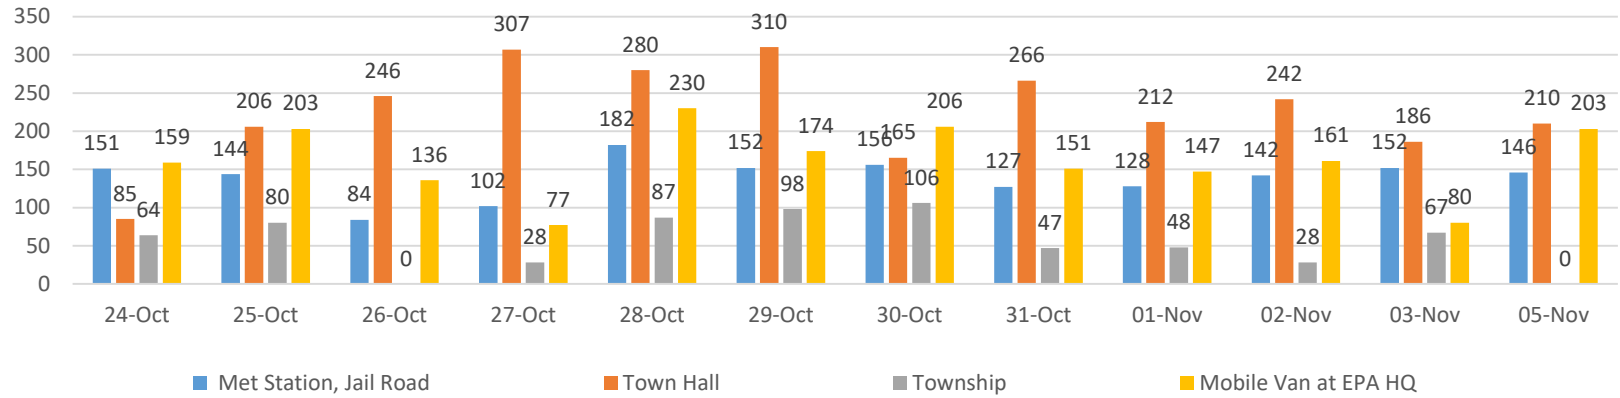

AIR QUALITY INDEX (AQI) RECORDED WITH AQMS OF EPA IN LAHORE

Source: Environment Protection Department

COMPARISON OF AQI OF 2019-2020 OF AQMS INSTALLED AT MET STATION, JAIL ROAD

Source: Environment Protection Department