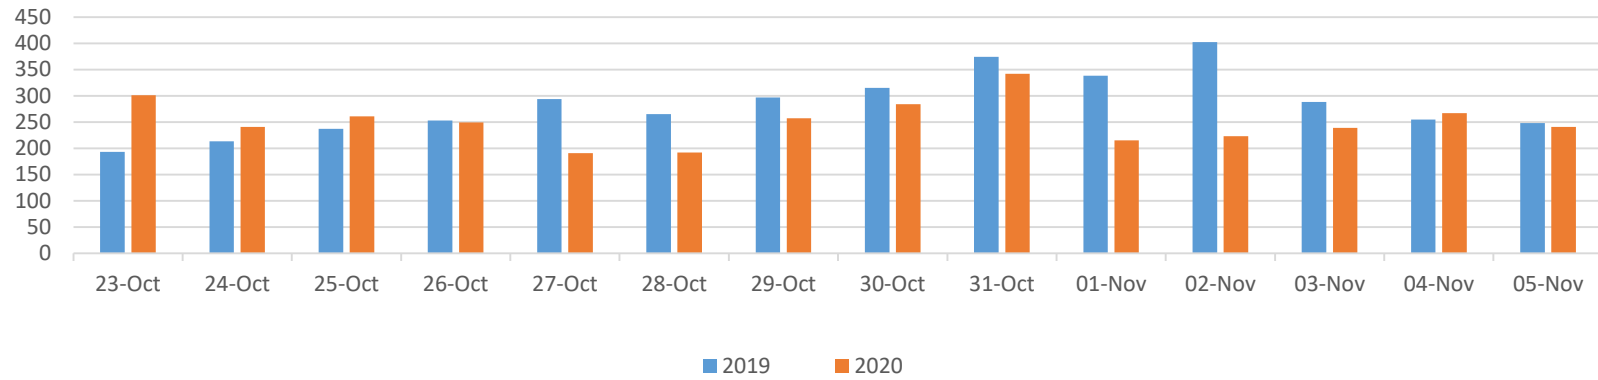

COMPARISON OF AQI OF 2019-2020 OF AQMS INSTALLED AT US EMBASSY, LAHORE

Source: <https://aqicn.org/city/pakistan/lahore/us-embassy/>