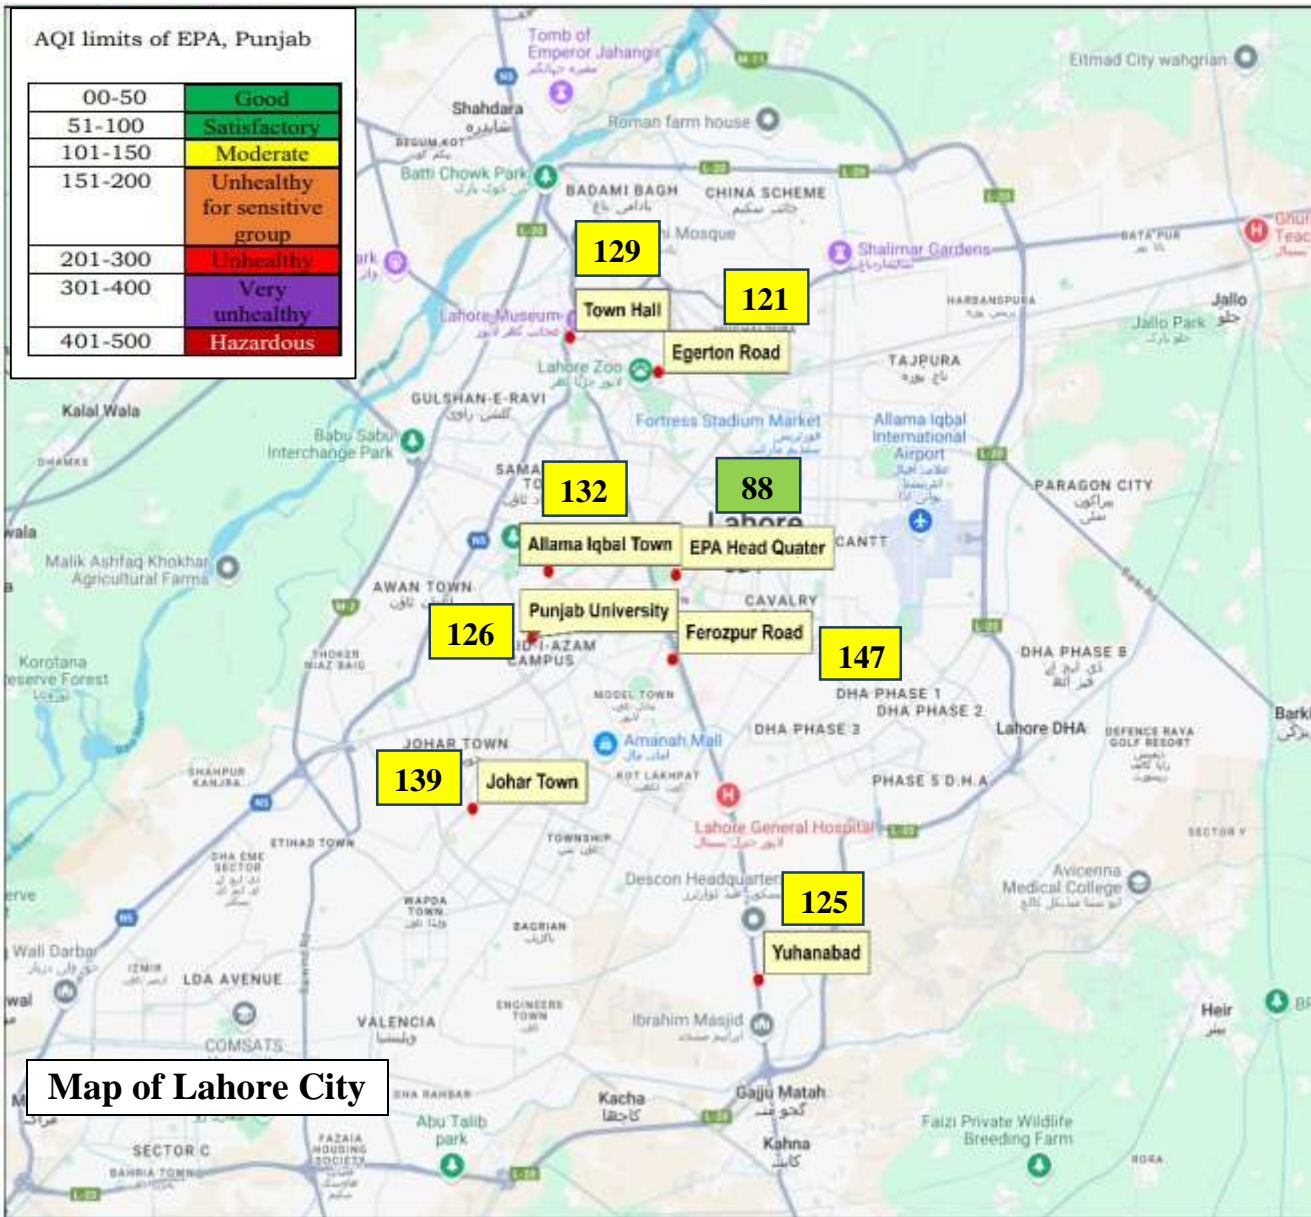

Average AQI Lahore 126

08.06.2025 (12:00AM-11:00PM) 24 Hours Report

AQI of Other Districts of Punjab		
AQMS Location	PM2.5 (µg/m³)	AQI Value
DC Office Faisalabad	42	111
GCU FSD	46	116
NTU FSD	47	118
GCW Gujranwala	36	102
DC Office Gujranwala	28	83
BZU Multan	24	73
IUB Bahawalpur (Baghdad Campus)	44	113
DC Office Sargodha	31	90
BISE Sargodha	28	83
DC Office Sialkot	44	113
IUB Bahawalpur (Khawaja Fareed)	46	116
DC Office DG Khan	48	119
DC Office Rawalpindi	52	125
ARID University Rawalpindi	22	68
Drug Testing Laboratory Rawalpindi	25	75
M. Nawaz Sharif University Multan	45	115

Note: Parameter used to Calculate AQI = *Particulate Matter (PM2.5)*-PEQs value of PM2.5= **35 µg/m³**. All hourly values of AQI in Punjab are monitored by EPA Punjab- Air Quality Monitoring Station.