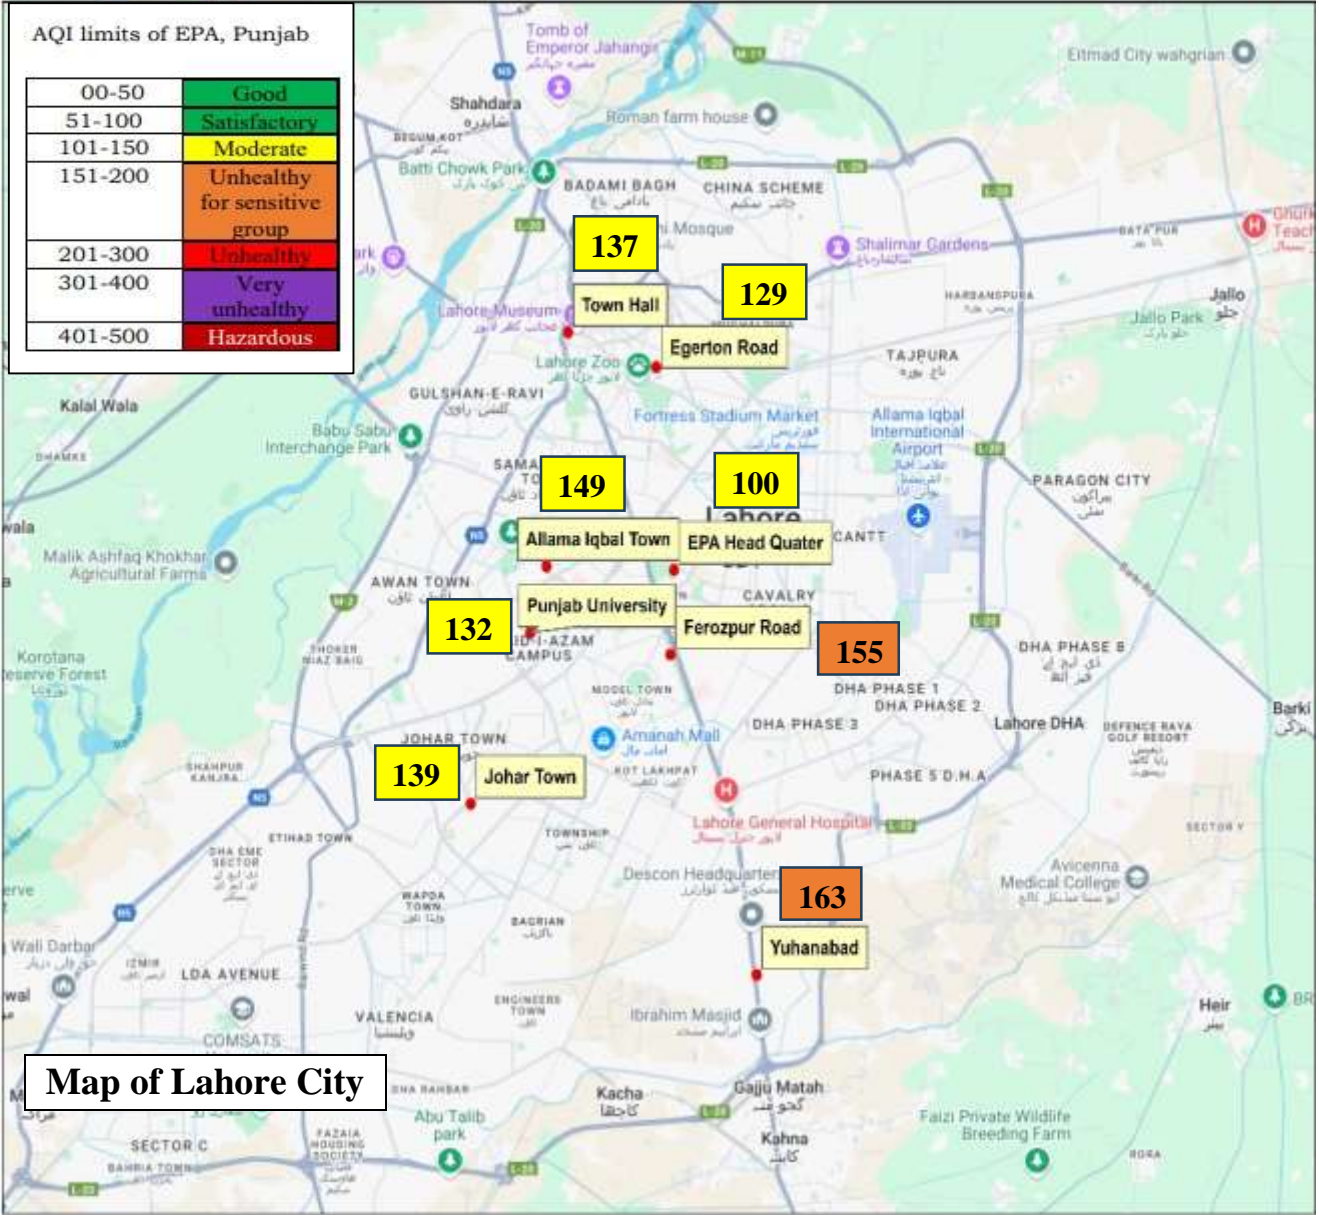

Average AQI Lahore 138

09.06.2025 (12:00AM-11:00PM) 24 Hours Report

AQI of Other Districts of Punjab		
AQMS Location	PM2.5 (µg/m³)	AQI Value
DC Office Faisalabad	56	130
GCU FSD	69	149
NTU FSD	64	142
GCW Gujranwala	49	121
DC Office Gujranwala	34	98
BZU Multan	23	70
IUB Bahawalpur (Baghdad Campus)	41	109
DC Office Sargodha	46	116
BISE Sargodha	45	115
DC Office Sialkot	49	121
IUB Bahawalpur (Khawaja Fareed)	49	121
DC Office DG Khan	45	115
DC Office Rawalpindi	69	149
ARID University Rawalpindi	33	95
Drug Testing Laboratory Rawalpindi	41	109
M. Nawaz Sharif University Multan	28	83

Note: Parameter used to Calculate AQI = *Particulate Matter (PM2.5)*-PEQs value of PM2.5= **35 µg/m³**. All hourly values of AQI in Punjab are monitored by EPA Punjab- Air Quality Monitoring Station.