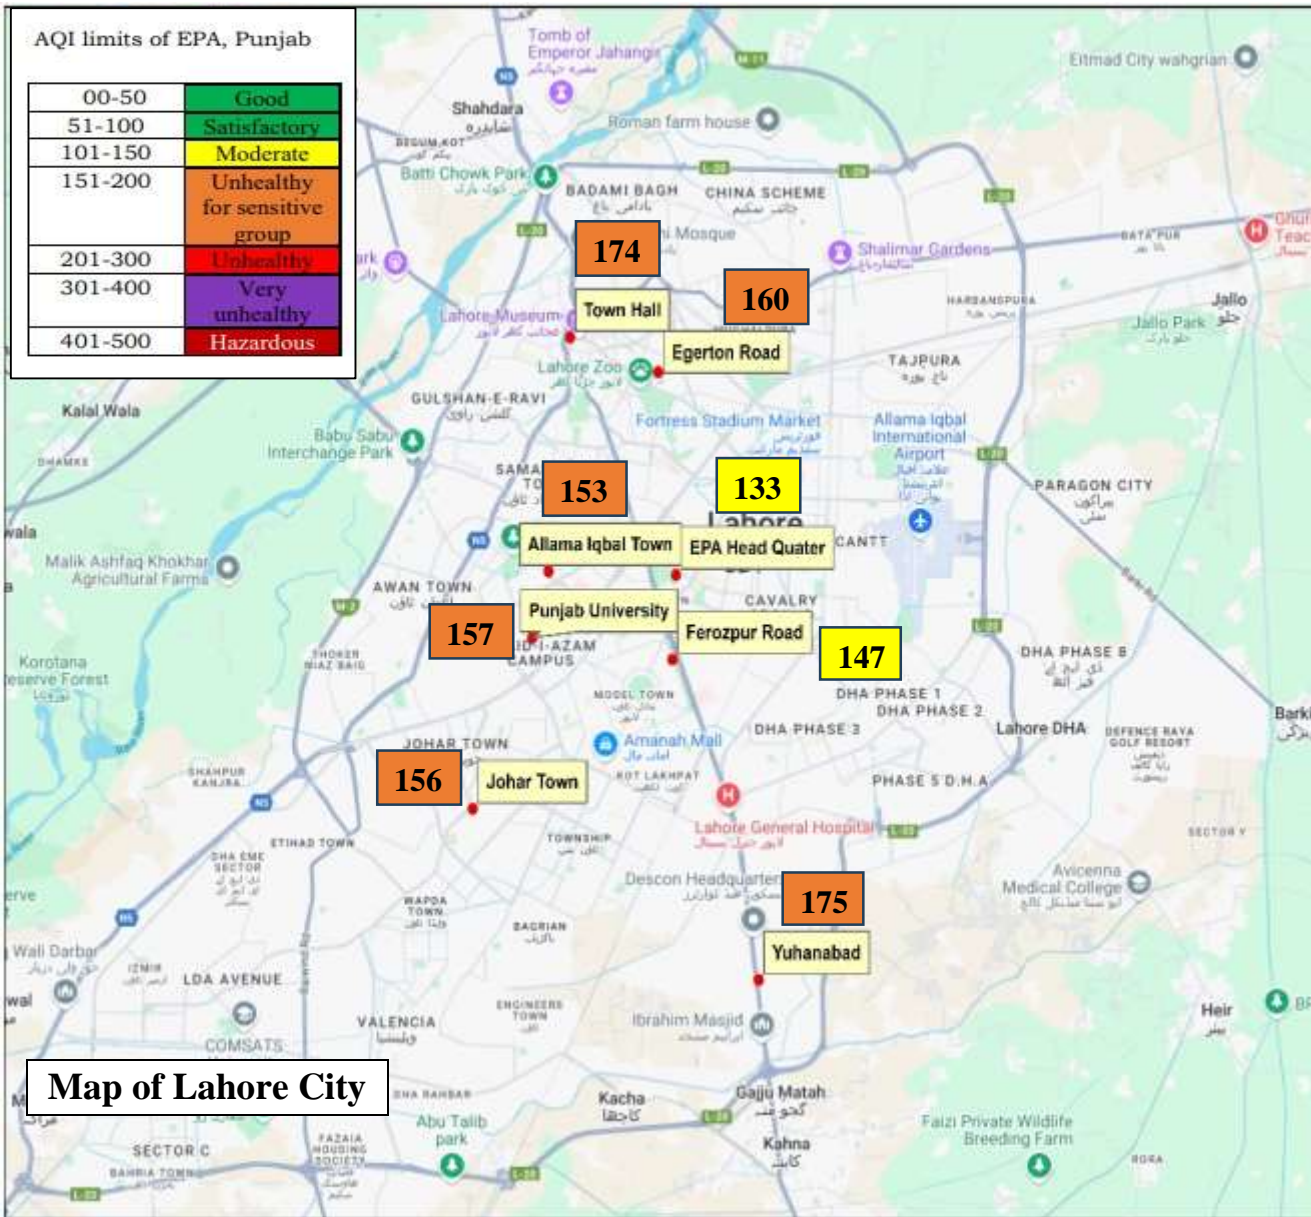

# Average AQI Lahore 157

29.05.2025 (12:00AM-11:00PM) 24 Hours Report

AQI of Other Districts of Punjab		
AQMS Location	PM2.5 (µg/m³)	AQI Value
DC Office Faisalabad	78	156
GCU FSD	73	153
NTU FSD	92	164
GCW Gujranwala	66	144
DC Office Gujranwala	64	142
BZU Multan	28	83
IUB Bahawalpur (Baghdad Campus)	52	125
DC Office Sargodha	59	135
BISE Sargodha	61	137
DC Office Sialkot	44	113
IUB Bahawalpur (Khawaja Fareed)	78	156
DC Office DG Khan		
DC Office Rawalpindi	99	169
ARID University Rawalpindi	27	80
Drug Testing Laboratory Rawalpindi	33	95
M. Nawaz Sharif University Multan	61	137

**Note:** Parameter used to Calculate AQI = *Particulate Matter (PM2.5)*-PEQs value of PM2.5= 35 µg/m³. All hourly values of AQI in Punjab are monitored by EPA Punjab- Air Quality Monitoring Station.