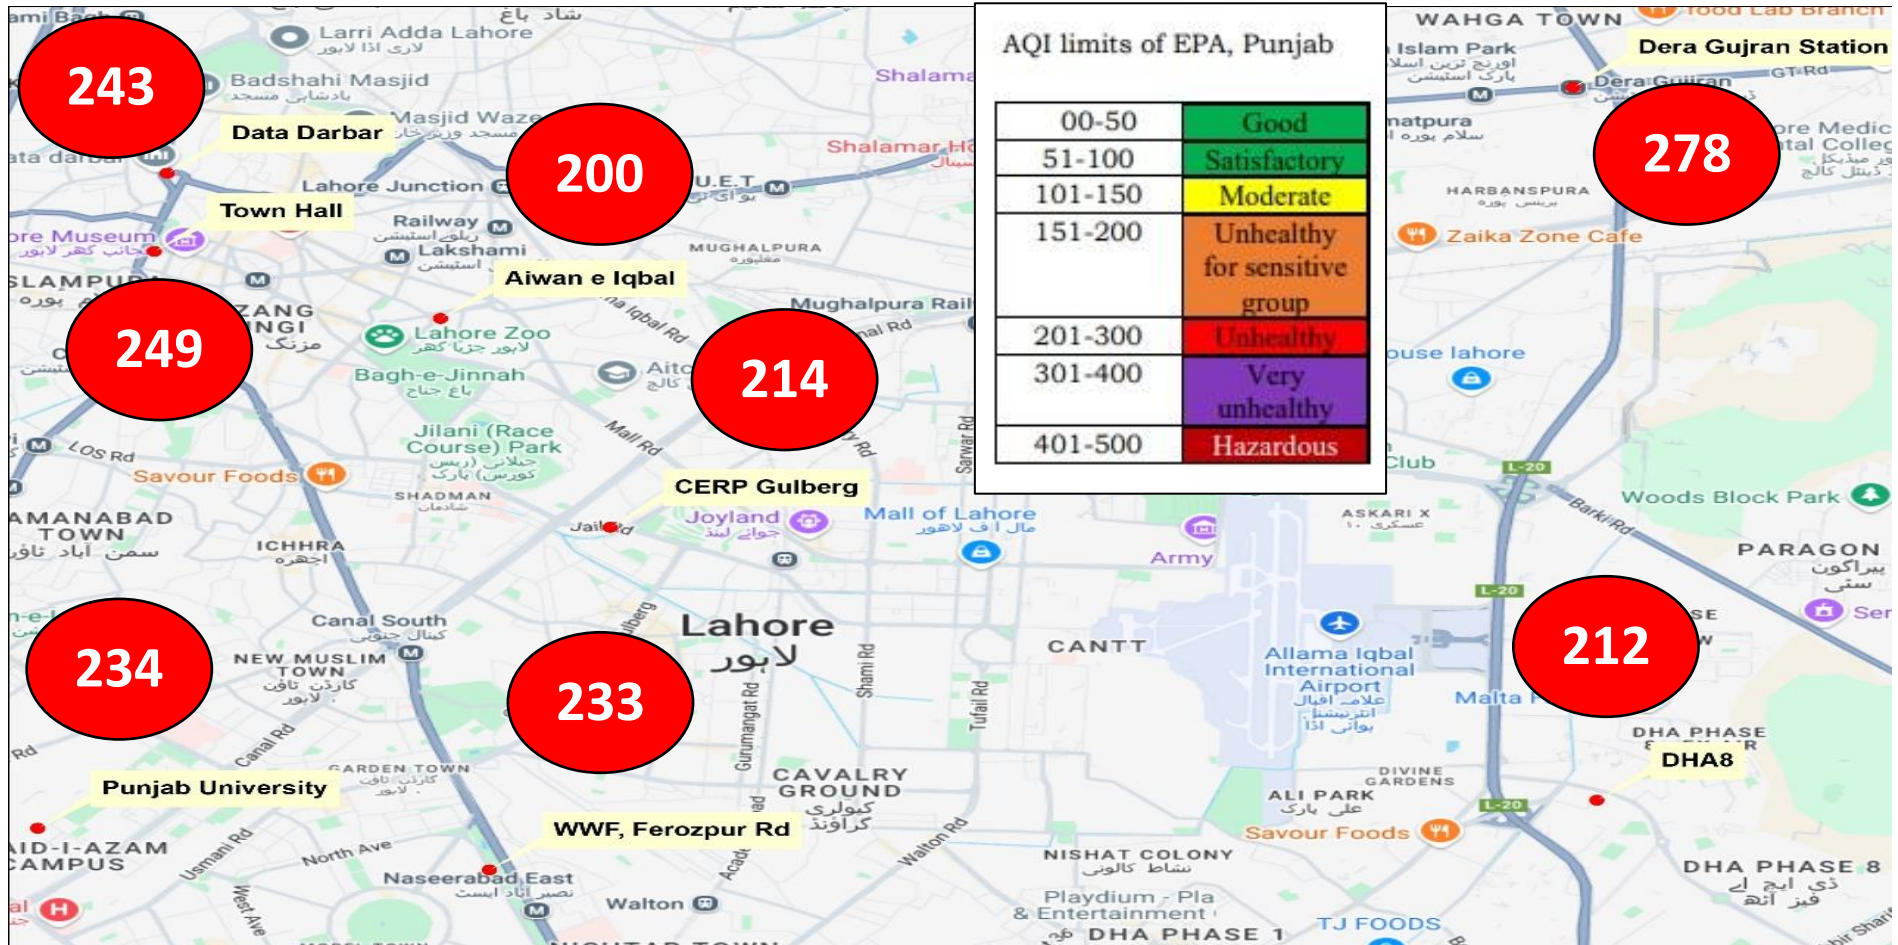

# Average AQI Lahore 233

02.12.2024 (12:00AM-11:00PM)

**Note:** Parameter used to Calculate AQI = *Particulate Matter (PM<sub>2.5</sub>)*-PEQs value of PM<sub>2.5</sub>= 35 µg/m<sup>3</sup>  
All hourly values of AQI in Lahore are monitored by EPA Punjab- Air Quality Monitoring Stations