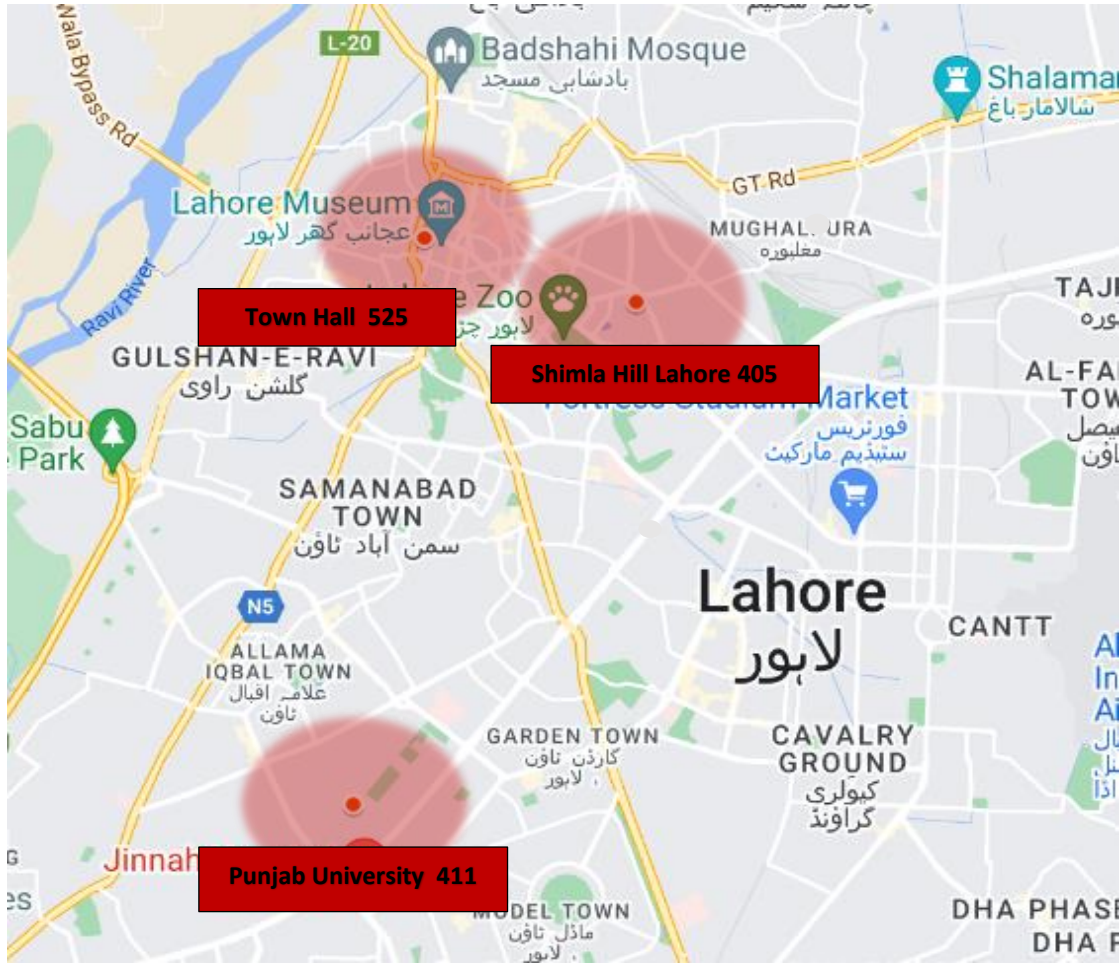

Average AQI Lahore 447

06.11.2024

AQI Limits of EPA, Punjab	
00-50	Good
51-100	Satisfactory
101-150	Moderate
151-200	Unhealthy for sensitive people
201-300	Unhealthy
301-400	Very unhealthy
401-500	Hazardous