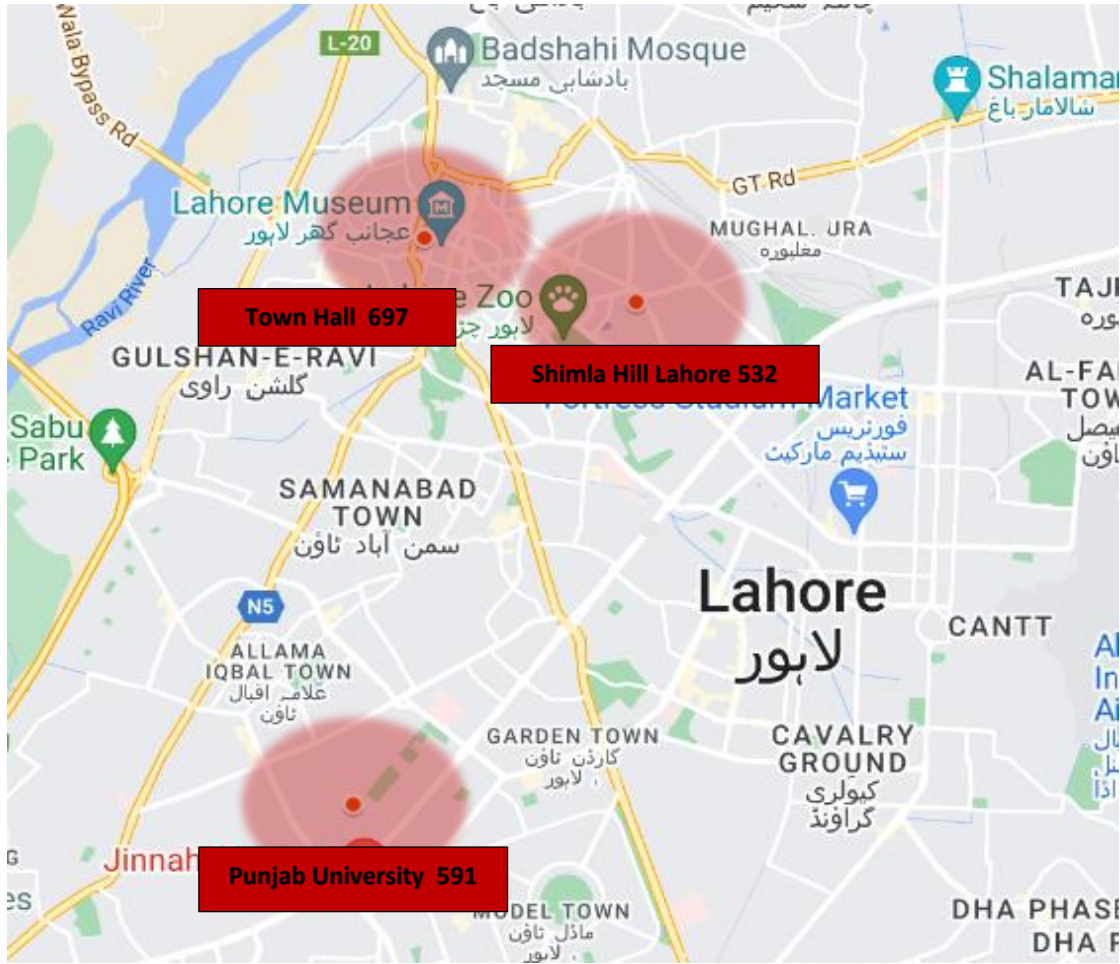

Average AQI Lahore 607

07.11.2024

AQI Limits of EPA, Punjab	
00-50	Good
51-100	Satisfactory
101-150	Moderate
151-200	Unhealthy for sensitive people
201-300	Unhealthy
301-400	Very unhealthy
401-500	Hazardous