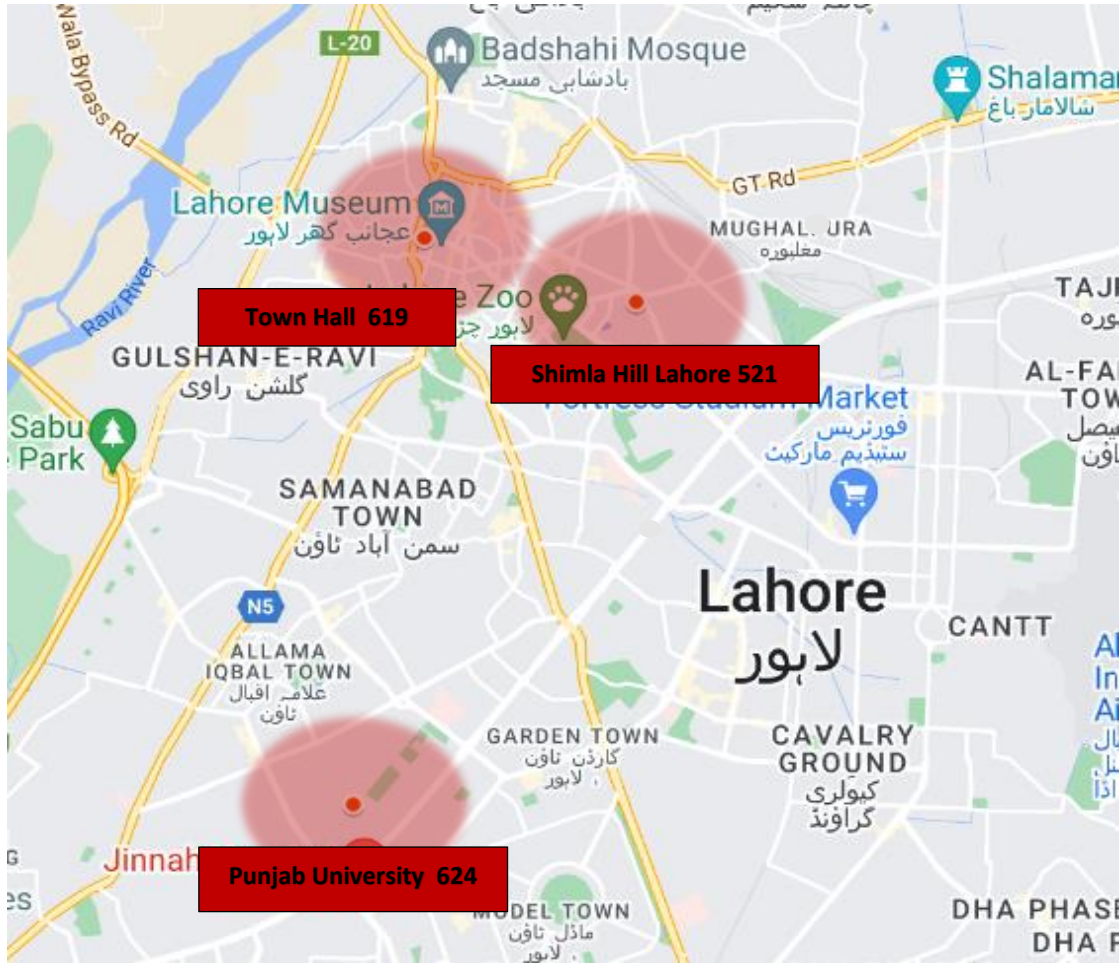

# Average AQI Lahore 588

08.11.2024

AQI Limits of EPA, Punjab	
00-50	Good
51-100	Satisfactory
101-150	Moderate
151-200	Unhealthy for sensitive people
201-300	Unhealthy
301-400	Very unhealthy
401-500	Hazardous