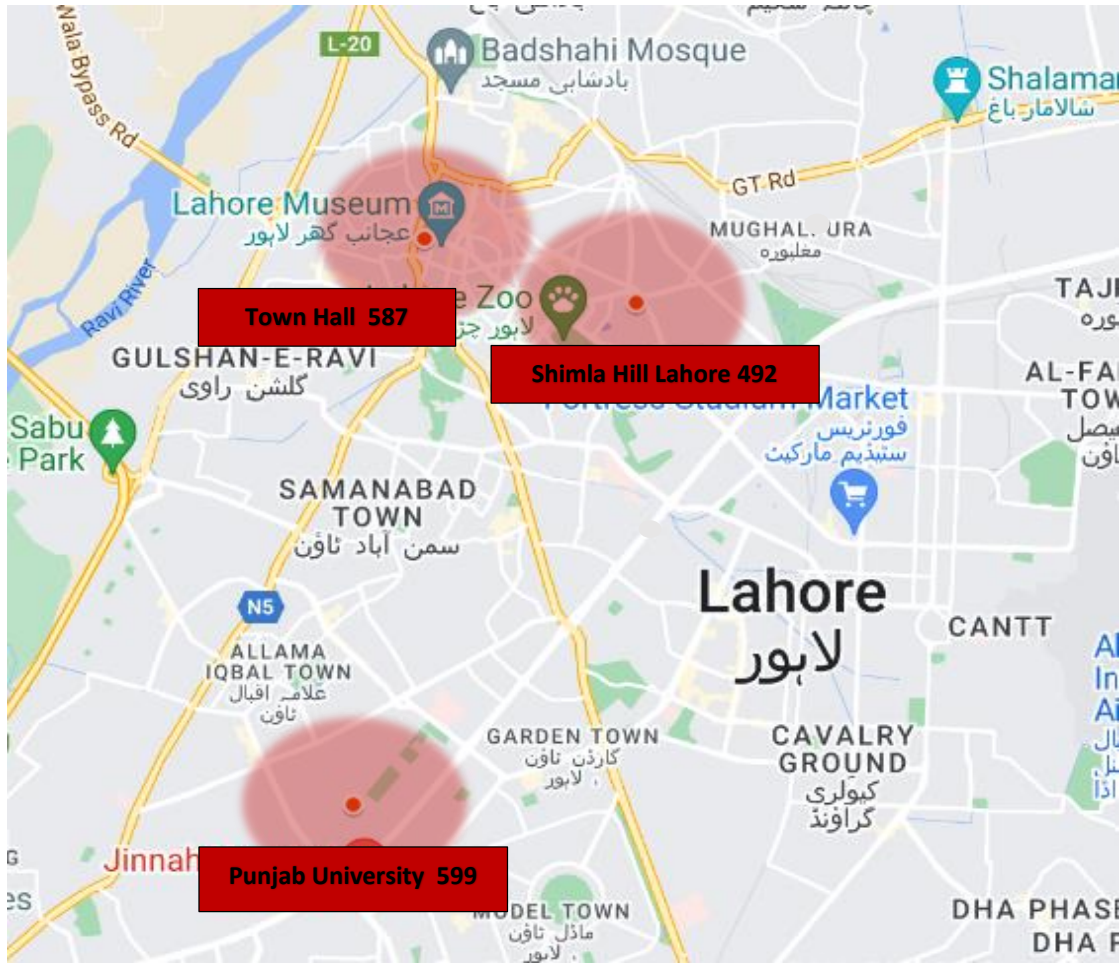

# Average AQI Lahore 559

09.11.2024

AQI Limits of EPA, Punjab	
00-50	Good
51-100	Satisfactory
101-150	Moderate
151-200	Unhealthy for sensitive people
201-300	Unhealthy
301-400	Very unhealthy
401-500	Hazardous