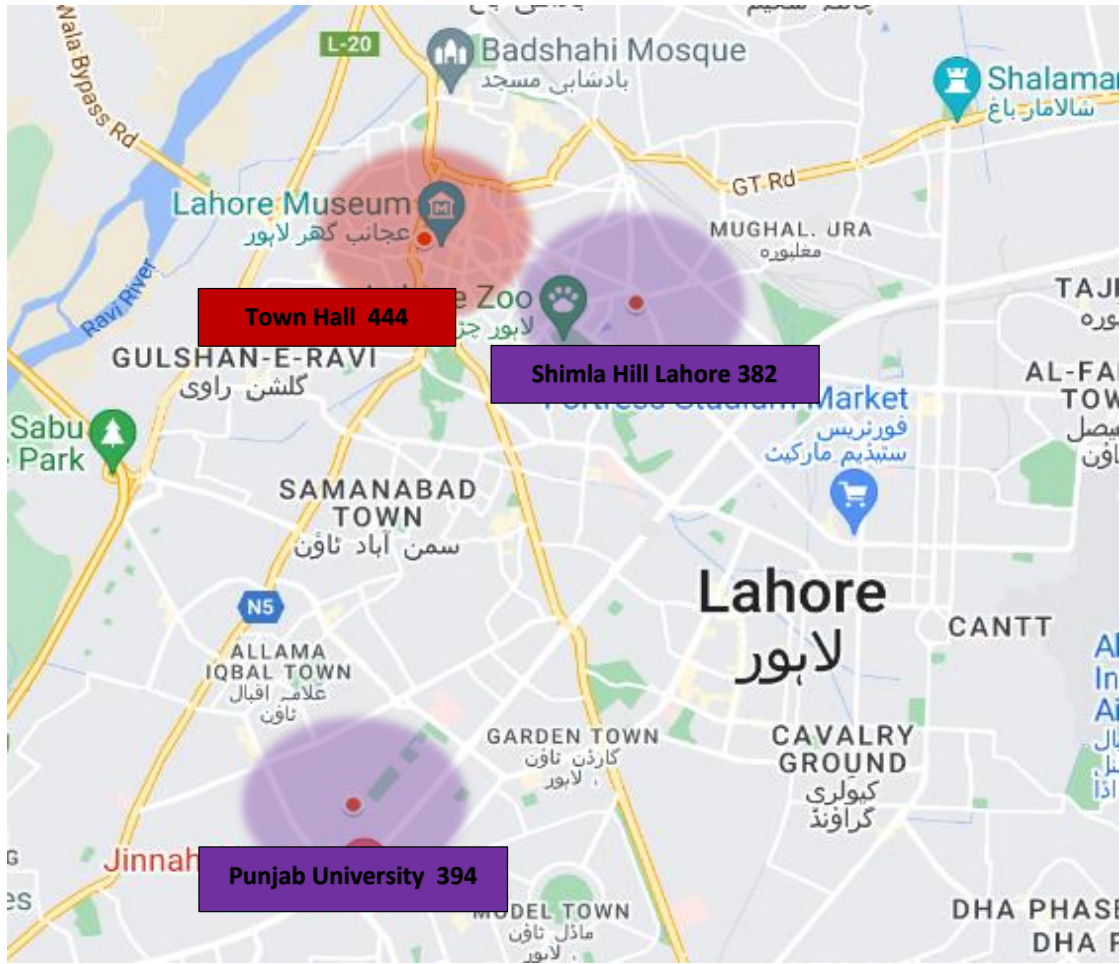

Average AQI Lahore 407

11.11.2024

AQI Limits of EPA, Punjab	
00-50	Good
51-100	Satisfactory
101-150	Moderate
151-200	Unhealthy for sensitive people
201-300	Unhealthy
301-400	Very unhealthy
401-500	Hazardous