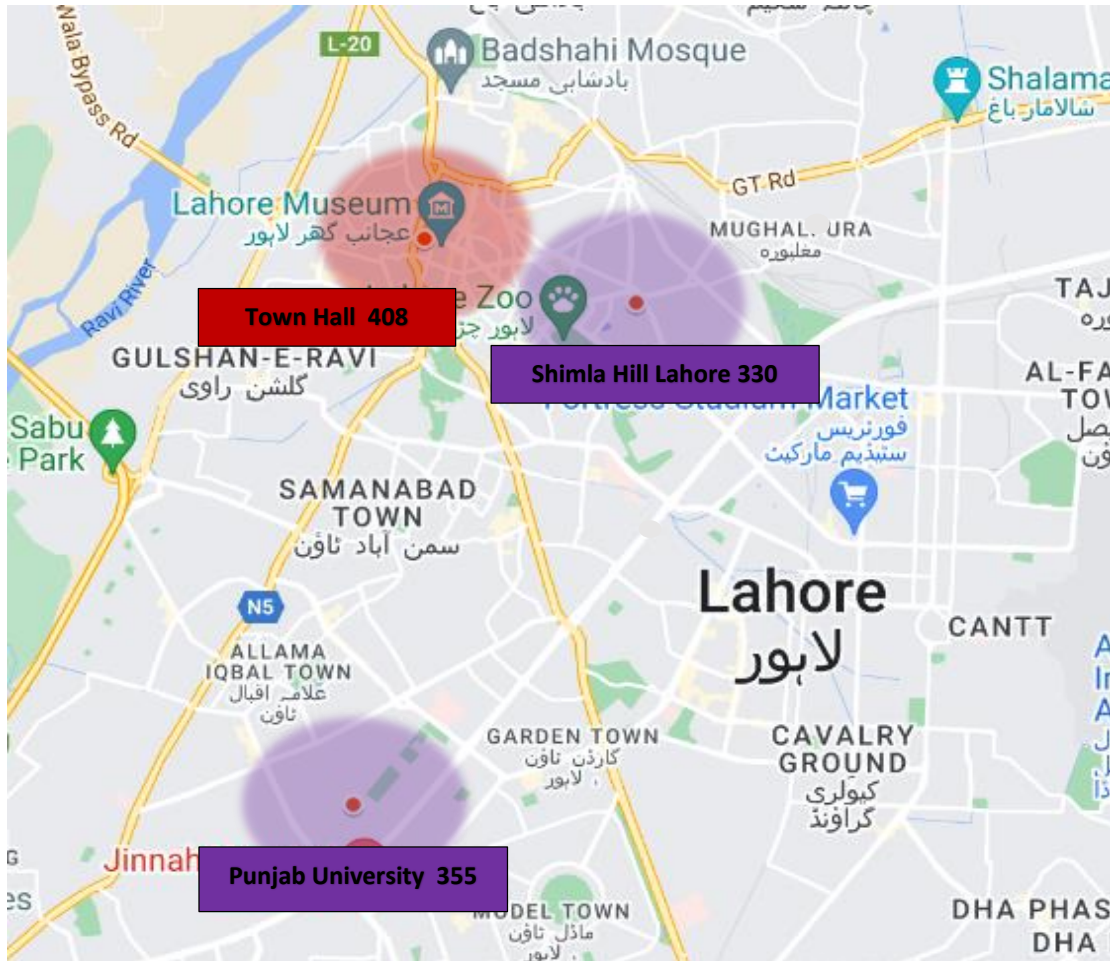

Average AQI Lahore 364

14.11.2024

AQI Limits of EPA, Punjab	
00-50	Good
51-100	Satisfactory
101-150	Moderate
151-200	Unhealthy for sensitive people
201-300	Unhealthy
301-400	Very unhealthy
401-500	Hazardous