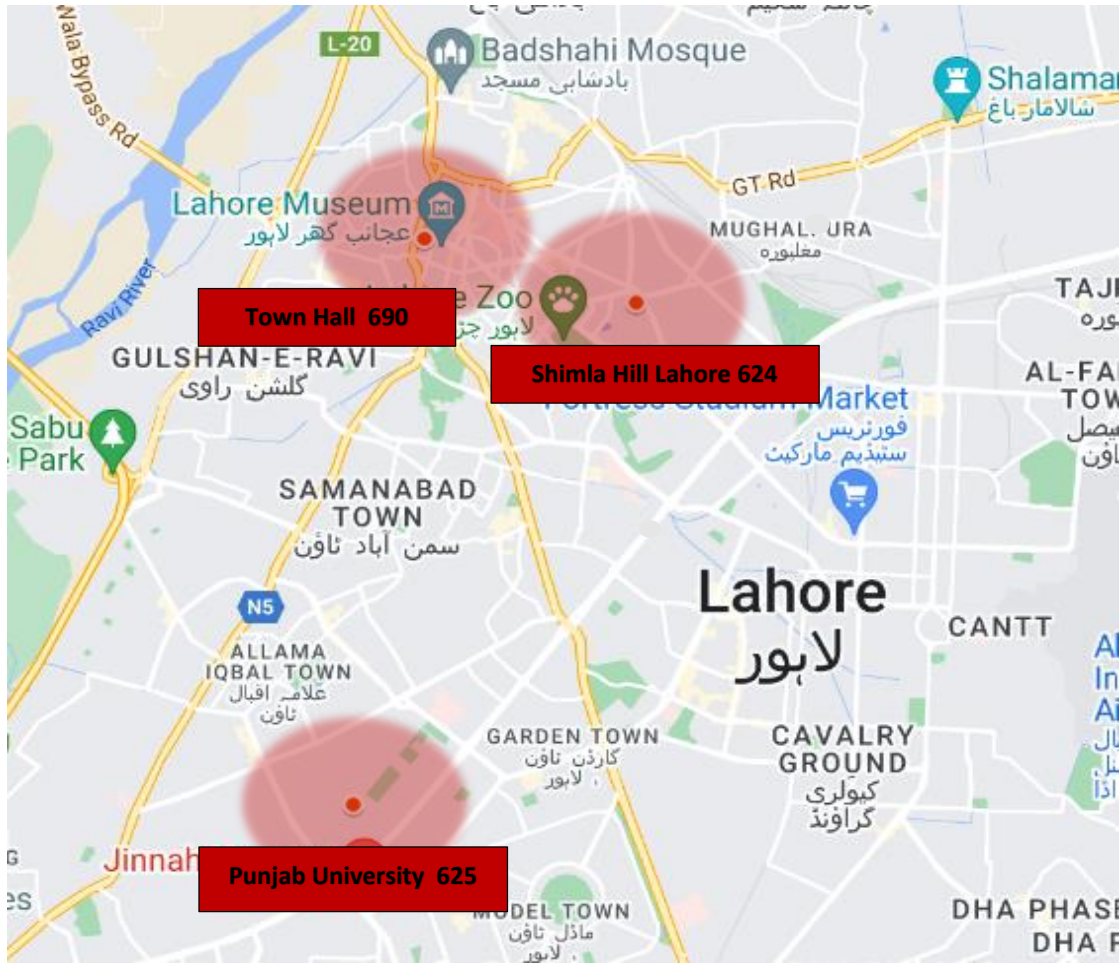

Average AQI Lahore 646

15.11.2024

AQI Limits of EPA, Punjab	
00-50	Good
51-100	Satisfactory
101-150	Moderate
151-200	Unhealthy for sensitive people
201-300	Unhealthy
301-400	Very unhealthy
401-500	Hazardous