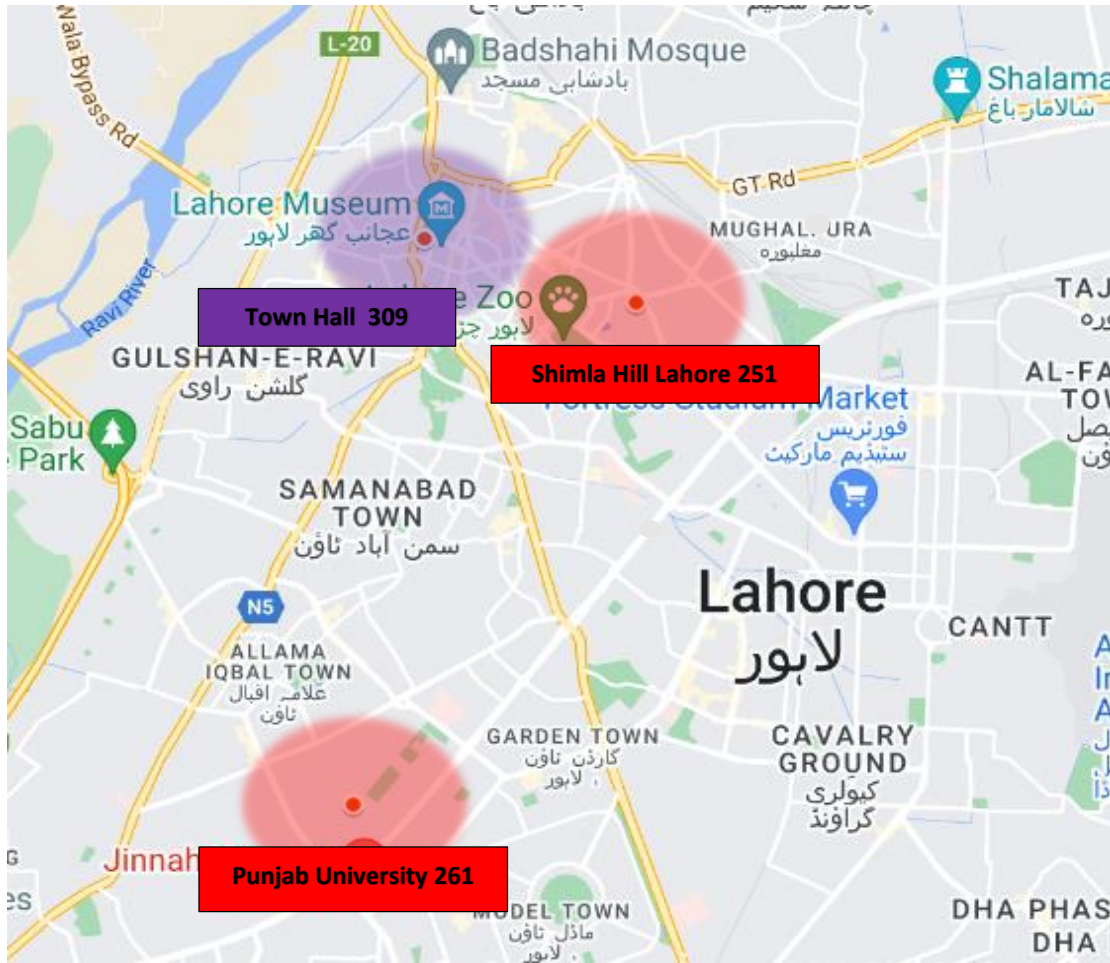

Average AQI Lahore 274

21.11.2024

AQI Limits of EPA, Punjab	
00-50	Good
51-100	Satisfactory
101-150	Moderate
151-200	Unhealthy for sensitive people
201-300	Unhealthy
301-400	Very unhealthy
401-500	Hazardous