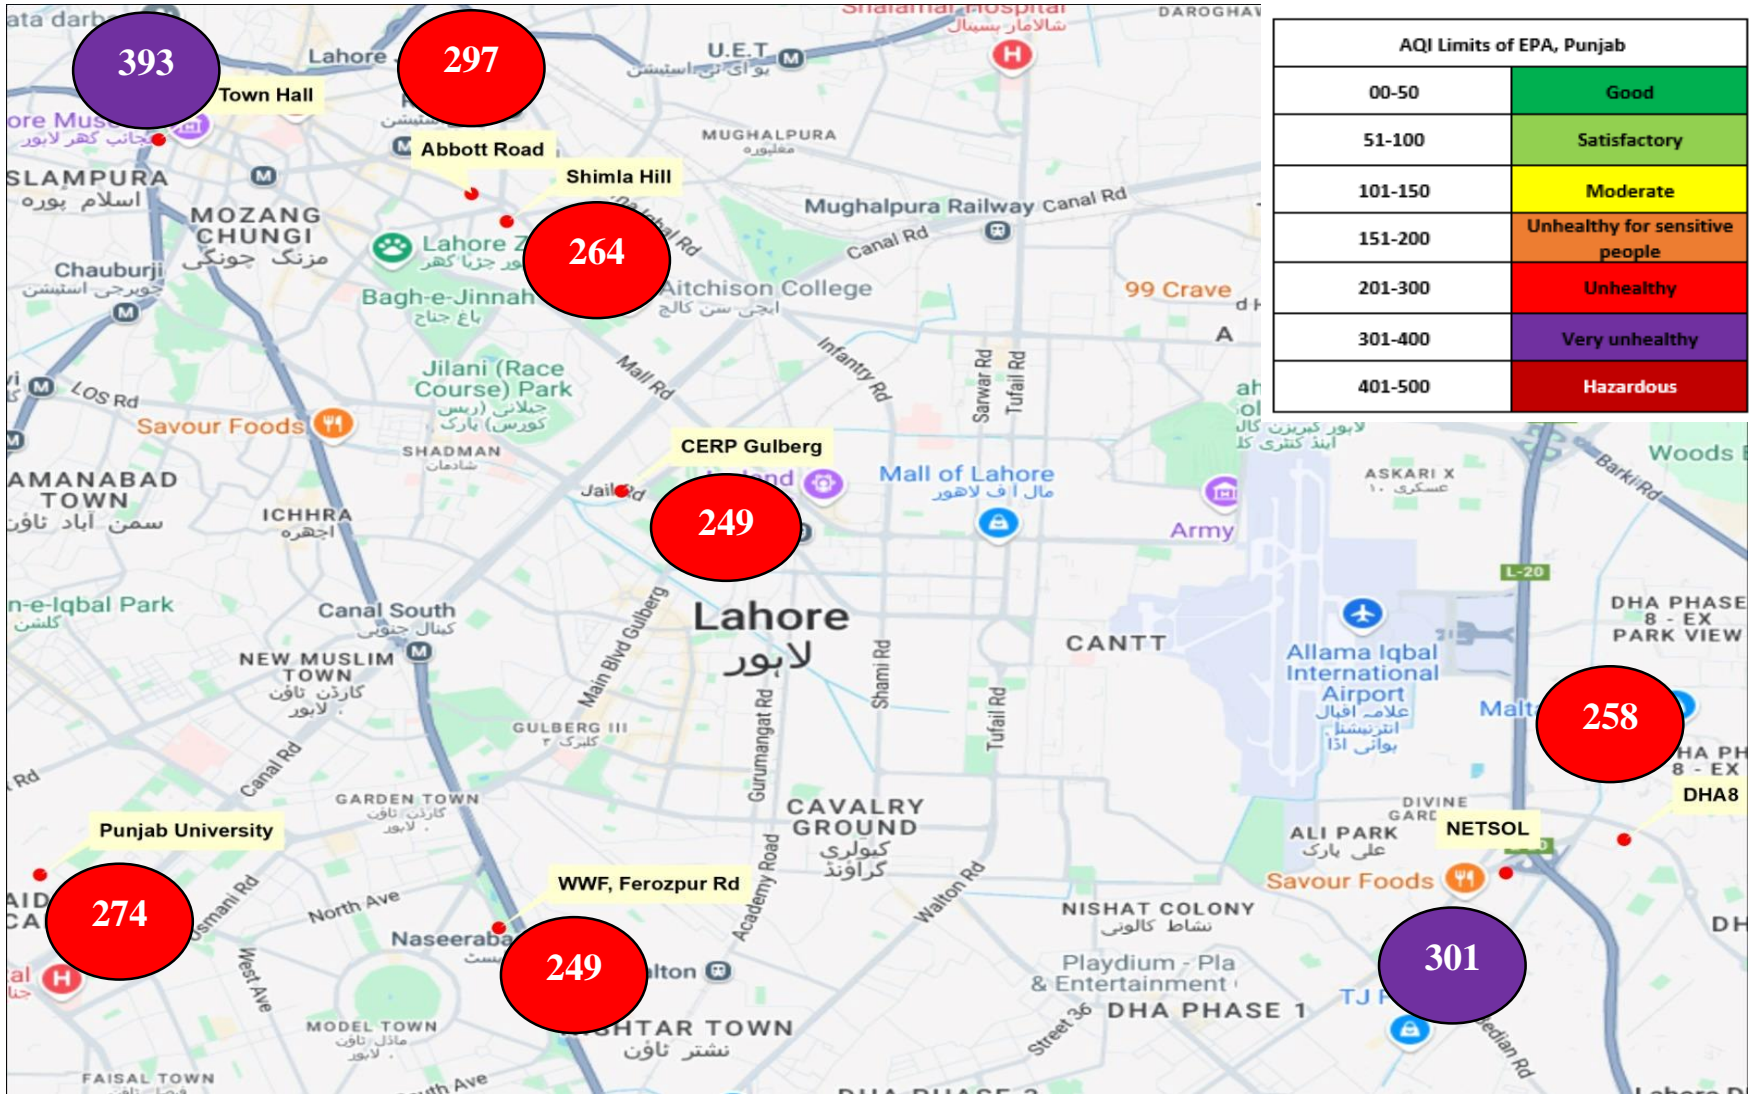

Average AQI of Lahore 286

22.11.2024

AQI Limits of EPA, Punjab	
00-50	Good
51-100	Satisfactory
101-150	Moderate
151-200	Unhealthy for sensitive people
201-300	Unhealthy
301-400	Very unhealthy
401-500	Hazardous