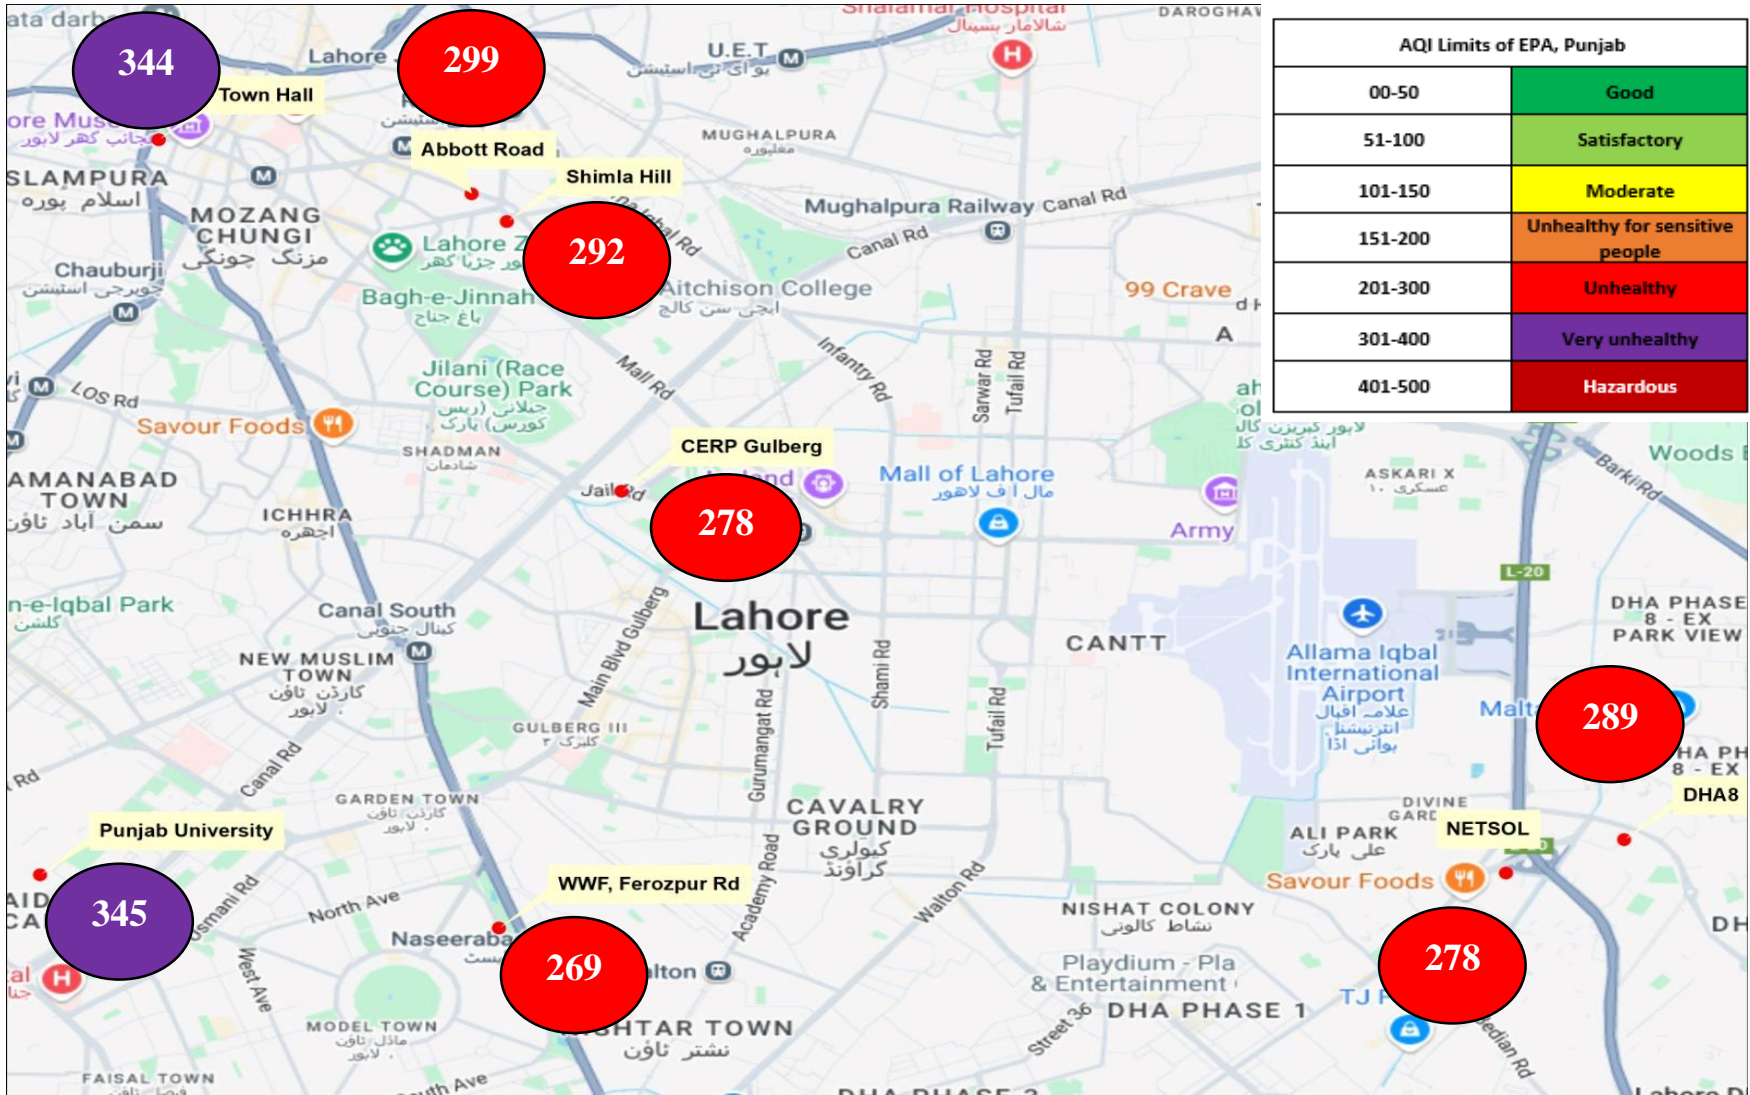

Average AQI of Lahore 299

23.11.2024

AQI Limits of EPA, Punjab	
00-50	Good
51-100	Satisfactory
101-150	Moderate
151-200	Unhealthy for sensitive people
201-300	Unhealthy
301-400	Very unhealthy
401-500	Hazardous