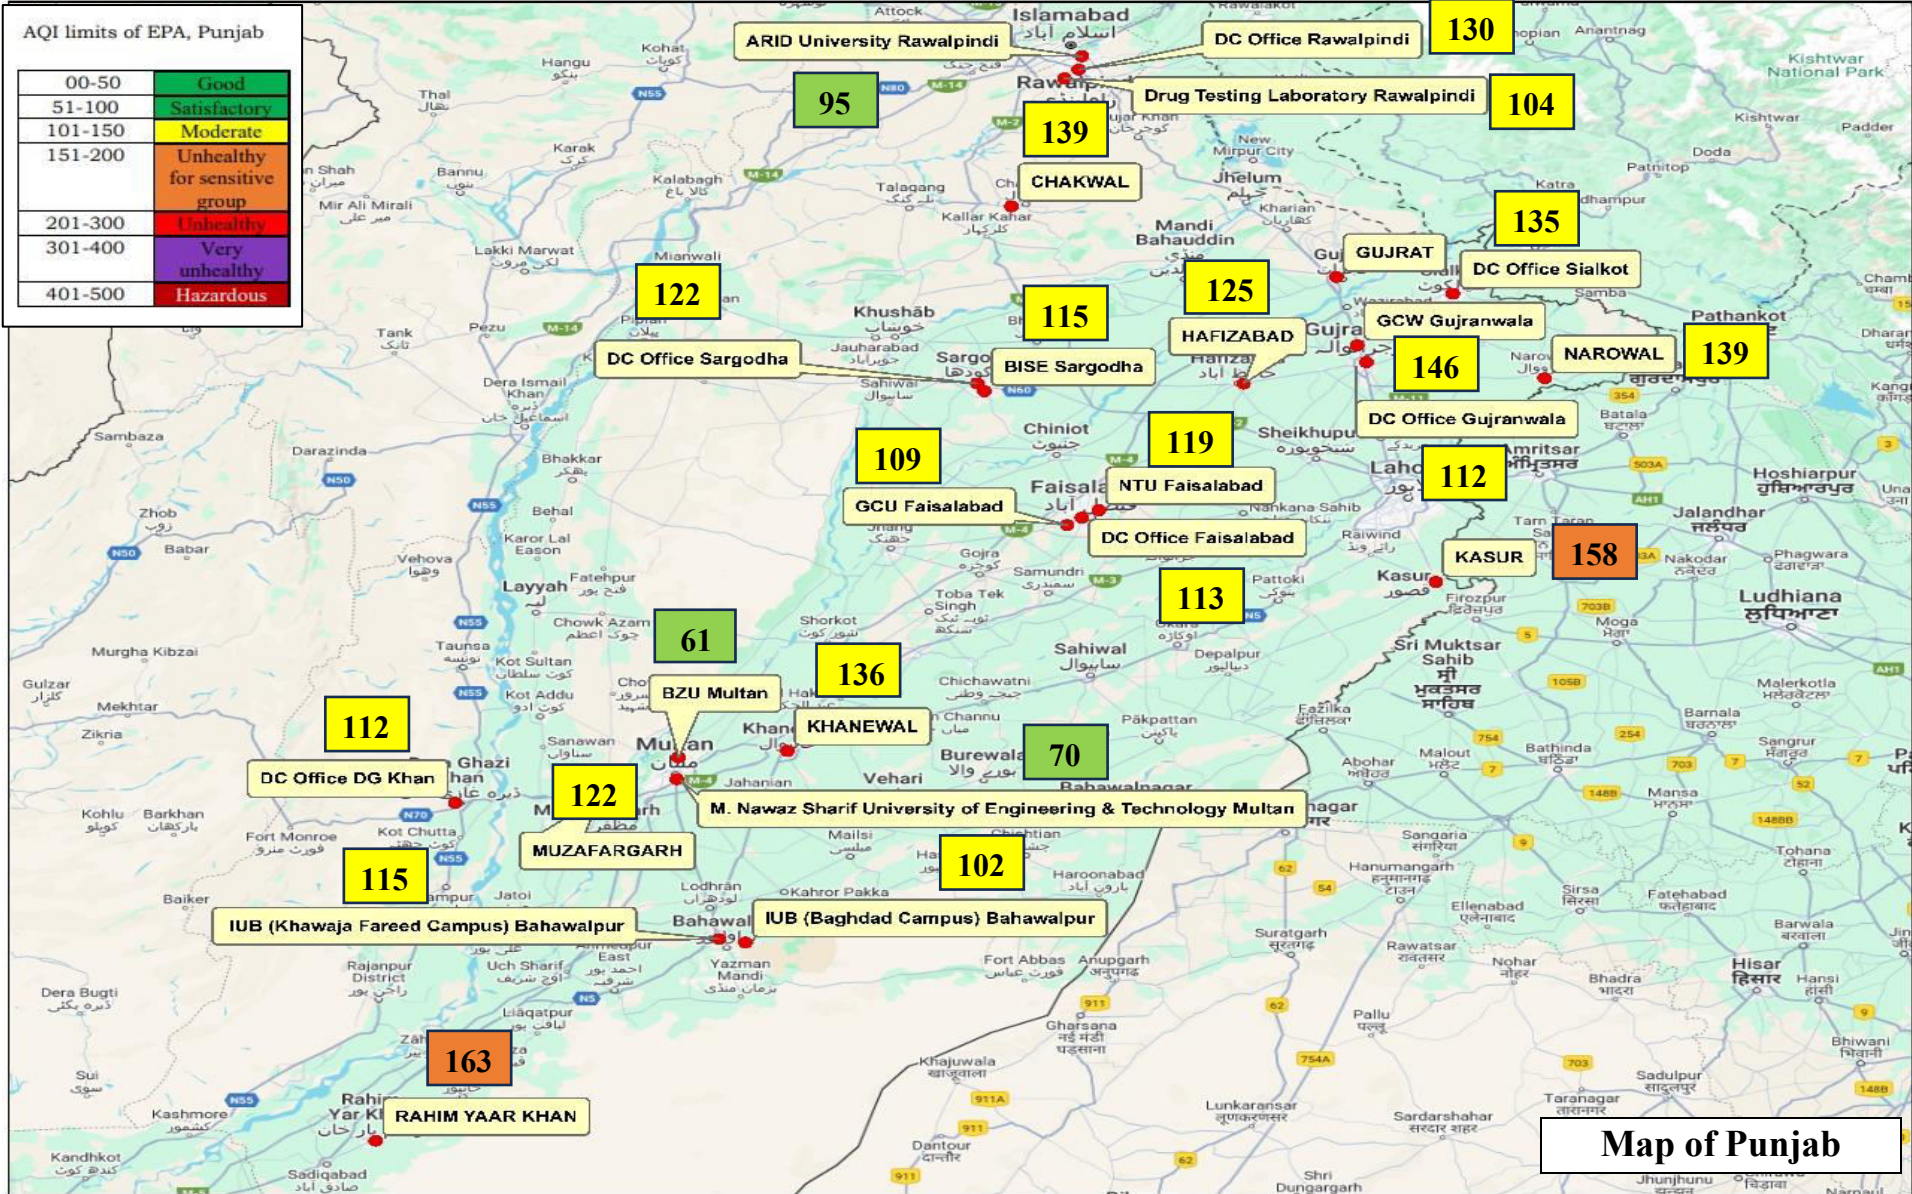

# Average AQI Lahore 128

10.06.2025 (12:00AM- 11:00PM) 24 Hours Report

**Note:** Parameter used to Calculate AQI = *Particulate Matter (PM2.5)*-PEQs value of PM2.5= 35 µg/m<sup>3</sup>. All hourly values of AQI in Lahore are monitored by EPA Punjab- Air Quality Monitoring Station.

# AQI Report of Districts of Punjab (Lahore Excluded)

10.06.2025 (12:00AM- 11:00PM) 24 Hours Report

AQI limits of EPA, Punjab

00-50	Good
51-100	Satisfactory
101-150	Moderate
151-200	Unhealthy for sensitive group
201-300	Unhealthy
301-400	Very unhealthy
401-500	Hazardous

Map of Punjab

**Note:** Parameter used to Calculate AQI = *Particulate Matter (PM2.5)*-PEQs value of PM2.5= 35 µg/m<sup>3</sup>. All hourly values of AQI in Punjab are monitored by EPA Punjab- Air Quality Monitoring Station.