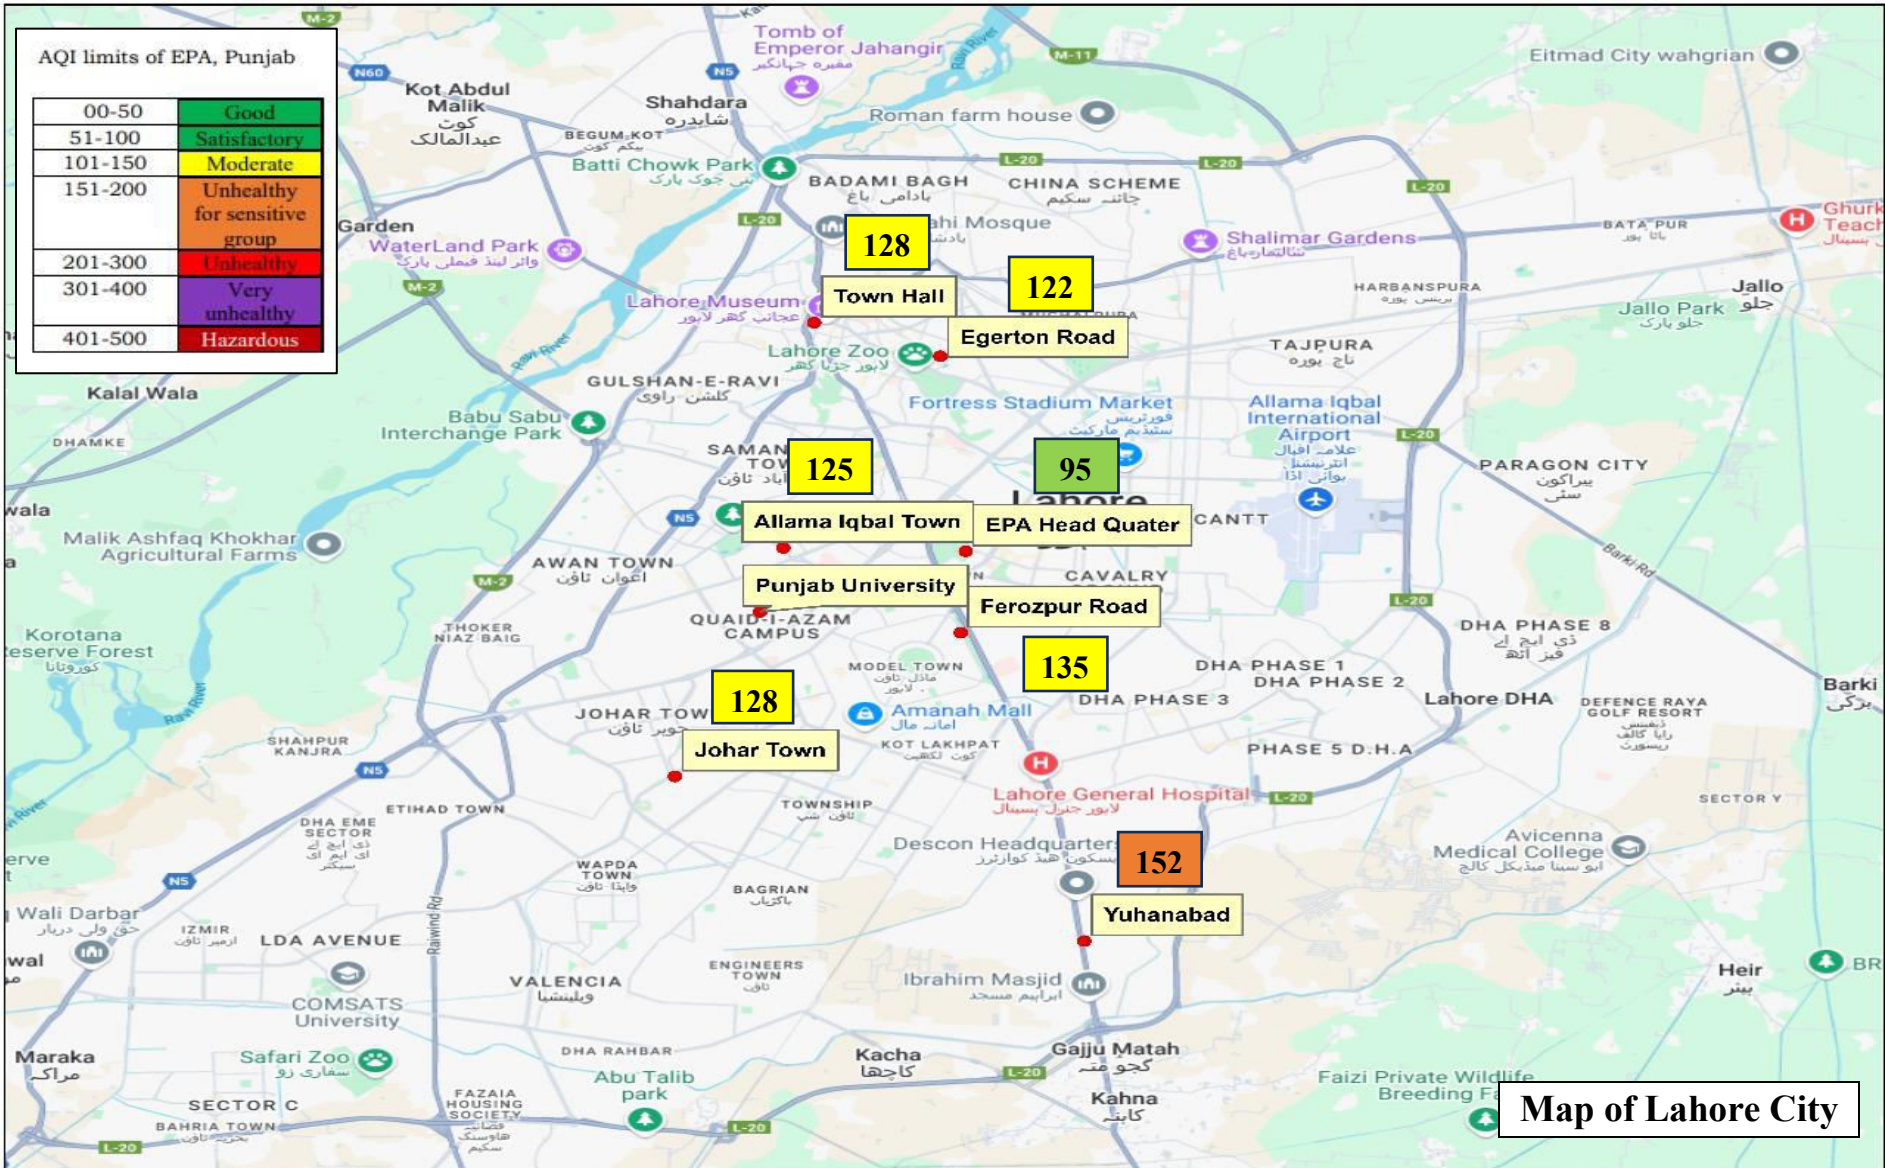

# Average AQI Lahore 128

10.06.2025 (12:00AM- 11:00PM) 24 Hours Report

**Note:** Parameter used to Calculate AQI = *Particulate Matter (PM2.5)*-PEQs value of PM2.5= 35 µg/m<sup>3</sup>. All hourly values of AQI in Lahore are monitored by EPA Punjab- Air Quality Monitoring Station.

# AQI Report of Districts of Punjab (Lahore Excluded)

10.06.2025 (12:00AM- 11:00PM) 24 Hours Report

AQI limits of EPA, Punjab

00-50	Good
51-100	Satisfactory
101-150	Moderate
151-200	Unhealthy for sensitive group
201-300	Unhealthy
301-400	Very unhealthy
401-500	Hazardous

Map of Punjab

**Note:** Parameter used to Calculate AQI = *Particulate Matter (PM2.5)*-PEQs value of PM2.5= 35 µg/m<sup>3</sup>. All hourly values of AQI in Punjab are monitored by EPA Punjab- Air Quality Monitoring Station.