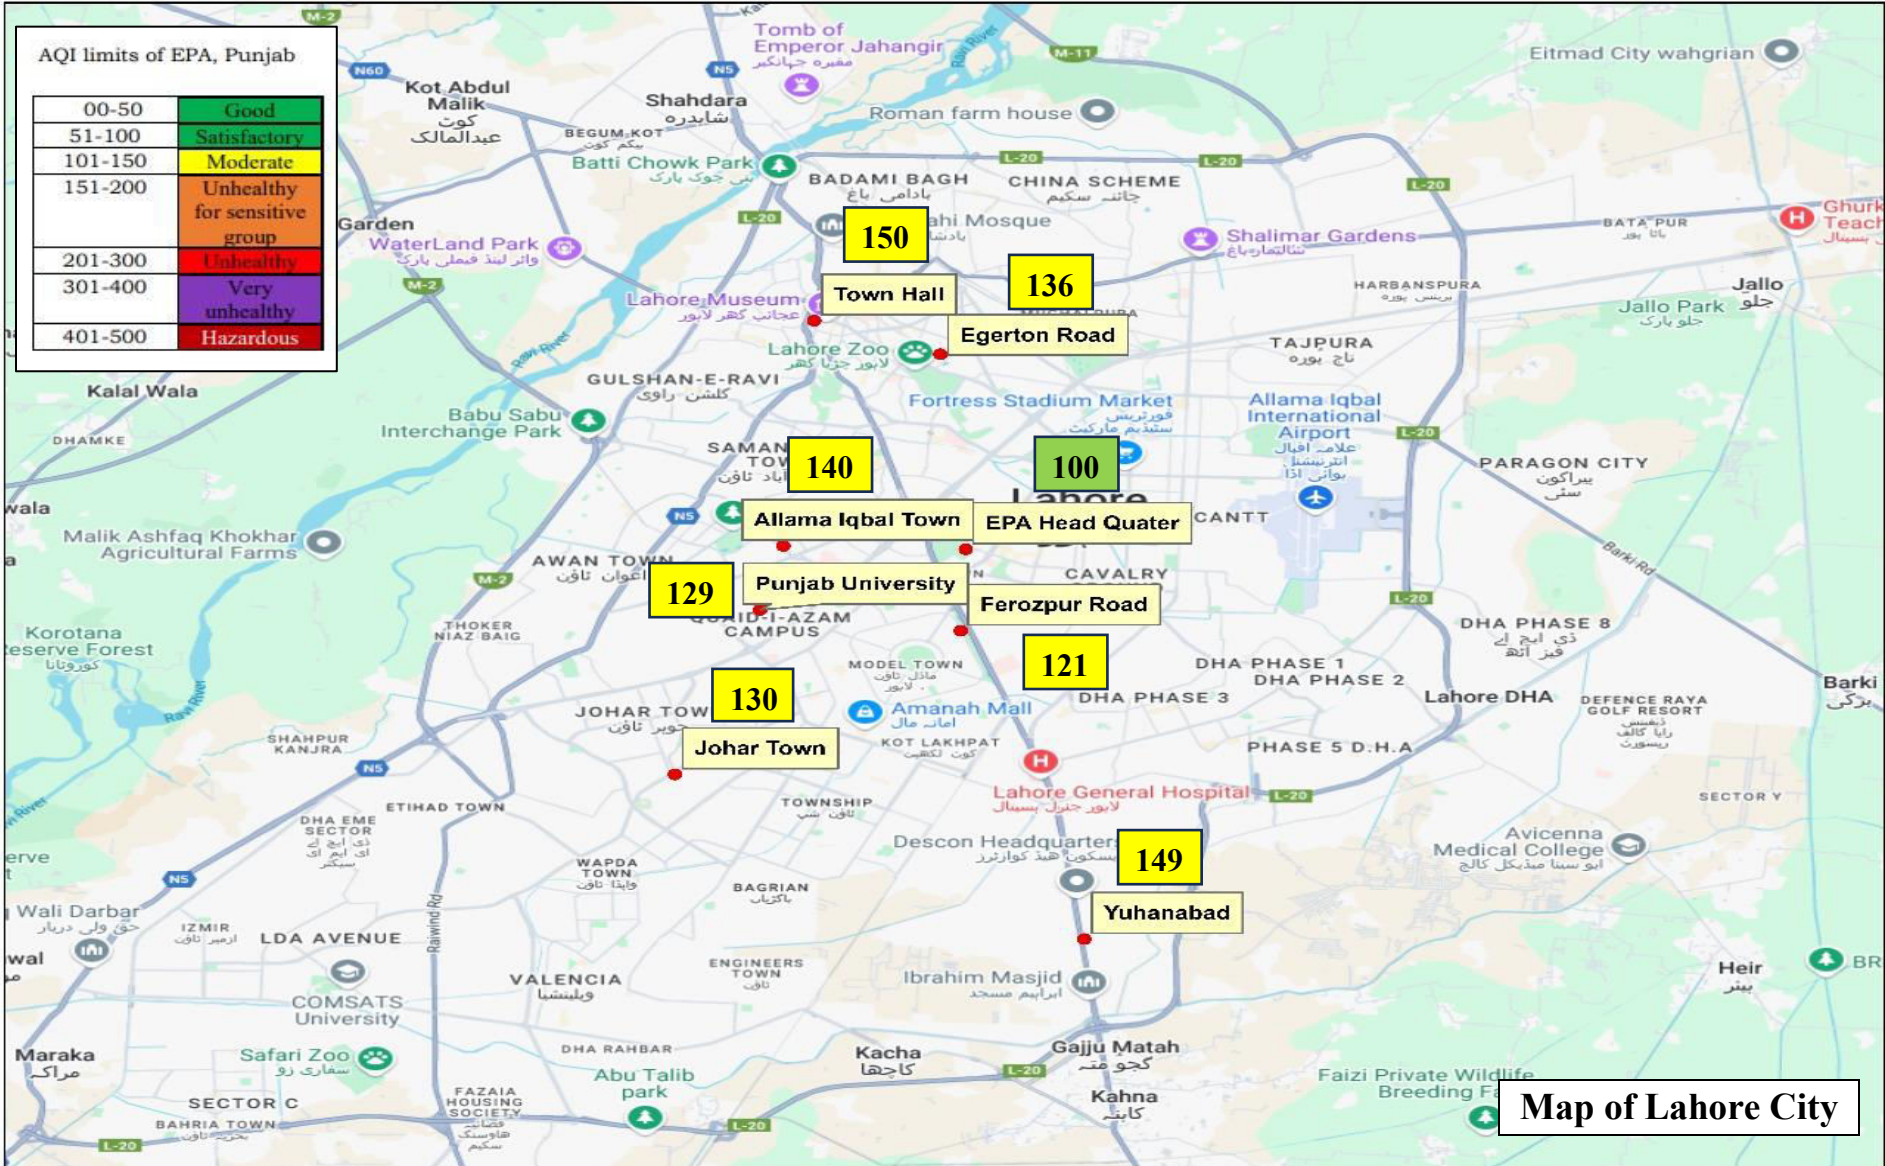

Average AQI Lahore 132

15.06.2025 (12:00AM- 12:00AM) 24 Hours Report

Note: Parameter used to Calculate AQI = *Particulate Matter (PM2.5)*-PEQs value of PM2.5= 35 µg/m³. All hourly values of AQI in Lahore juare monitored by EPA Punjab- Air Quality Monitoring Station.

AQI Report of Districts of Punjab (Lahore Excluded)

15.06.2025 (11:00PM- 12:00AM) 24 Hours Report

AQI limits of EPA, Punjab

00-50	Good
51-100	Satisfactory
101-150	Moderate
151-200	Unhealthy for sensitive group
201-300	Unhealthy
301-400	Very unhealthy
401-500	Hazardous

Map of Punjab

Note: Parameter used to Calculate AQI = *Particulate Matter (PM2.5)*-PEQs value of PM2.5= 35 µg/m³. All hourly values of AQI in Punjab are monitored by EPA Punjab- Air Quality Monitoring Station.