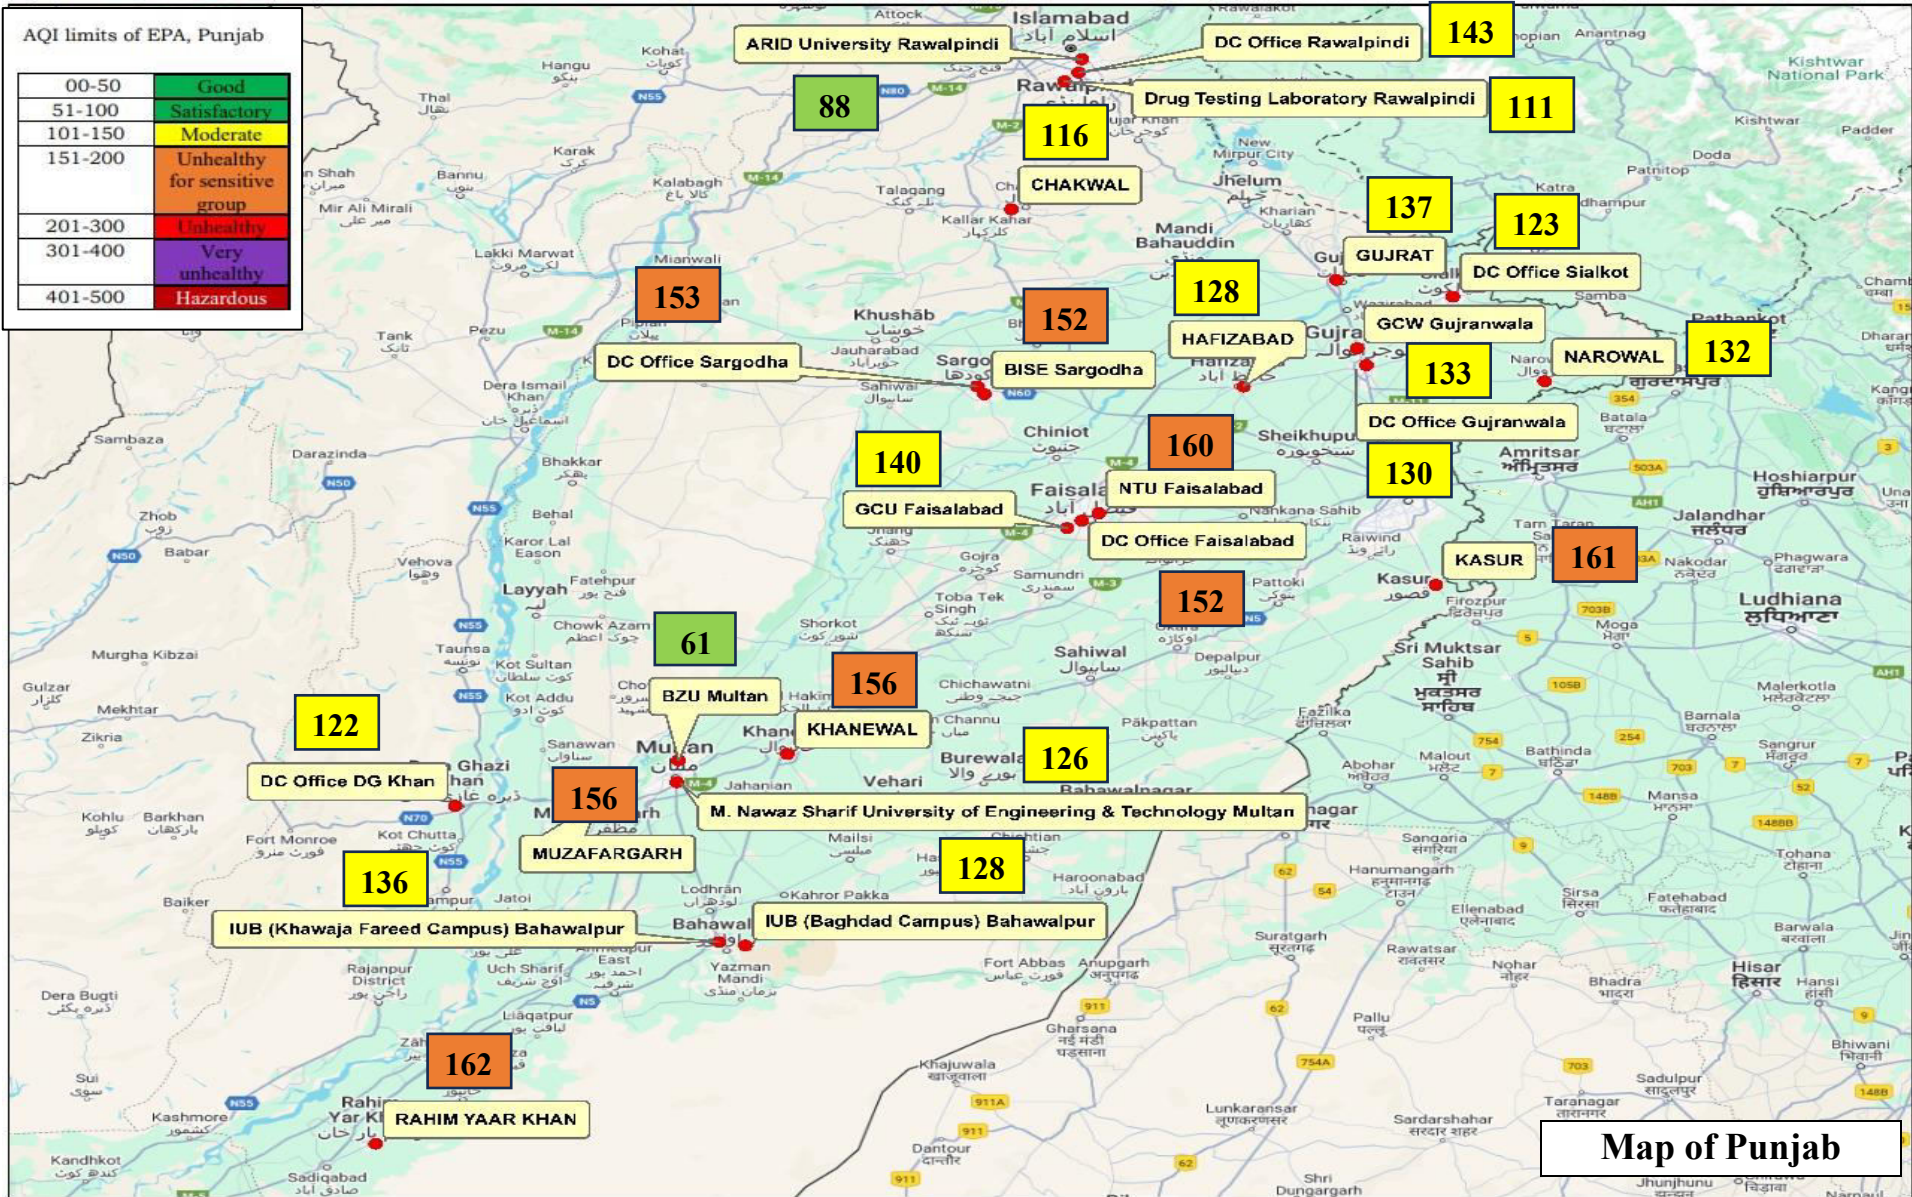

Average AQI Lahore 132

15.06.2025 (12:00AM- 12:00AM) 24 Hours Report

Note: Parameter used to Calculate AQI = *Particulate Matter (PM2.5)*-PEQs value of PM2.5= 35 µg/m³. All hourly values of AQI in Lahore juare monitored by EPA Punjab- Air Quality Monitoring Station.

AQI Report of Districts of Punjab (Lahore Excluded)

15.06.2025 (11:00PM- 12:00AM) 24 Hours Report

AQI limits of EPA, Punjab

00-50	Good
51-100	Satisfactory
101-150	Moderate
151-200	Unhealthy for sensitive group
201-300	Unhealthy
301-400	Very unhealthy
401-500	Hazardous

Map of Punjab

Note: Parameter used to Calculate AQI = *Particulate Matter (PM2.5)*-PEQs value of PM2.5= 35 µg/m³. All hourly values of AQI in Punjab are monitored by EPA Punjab- Air Quality Monitoring Station.