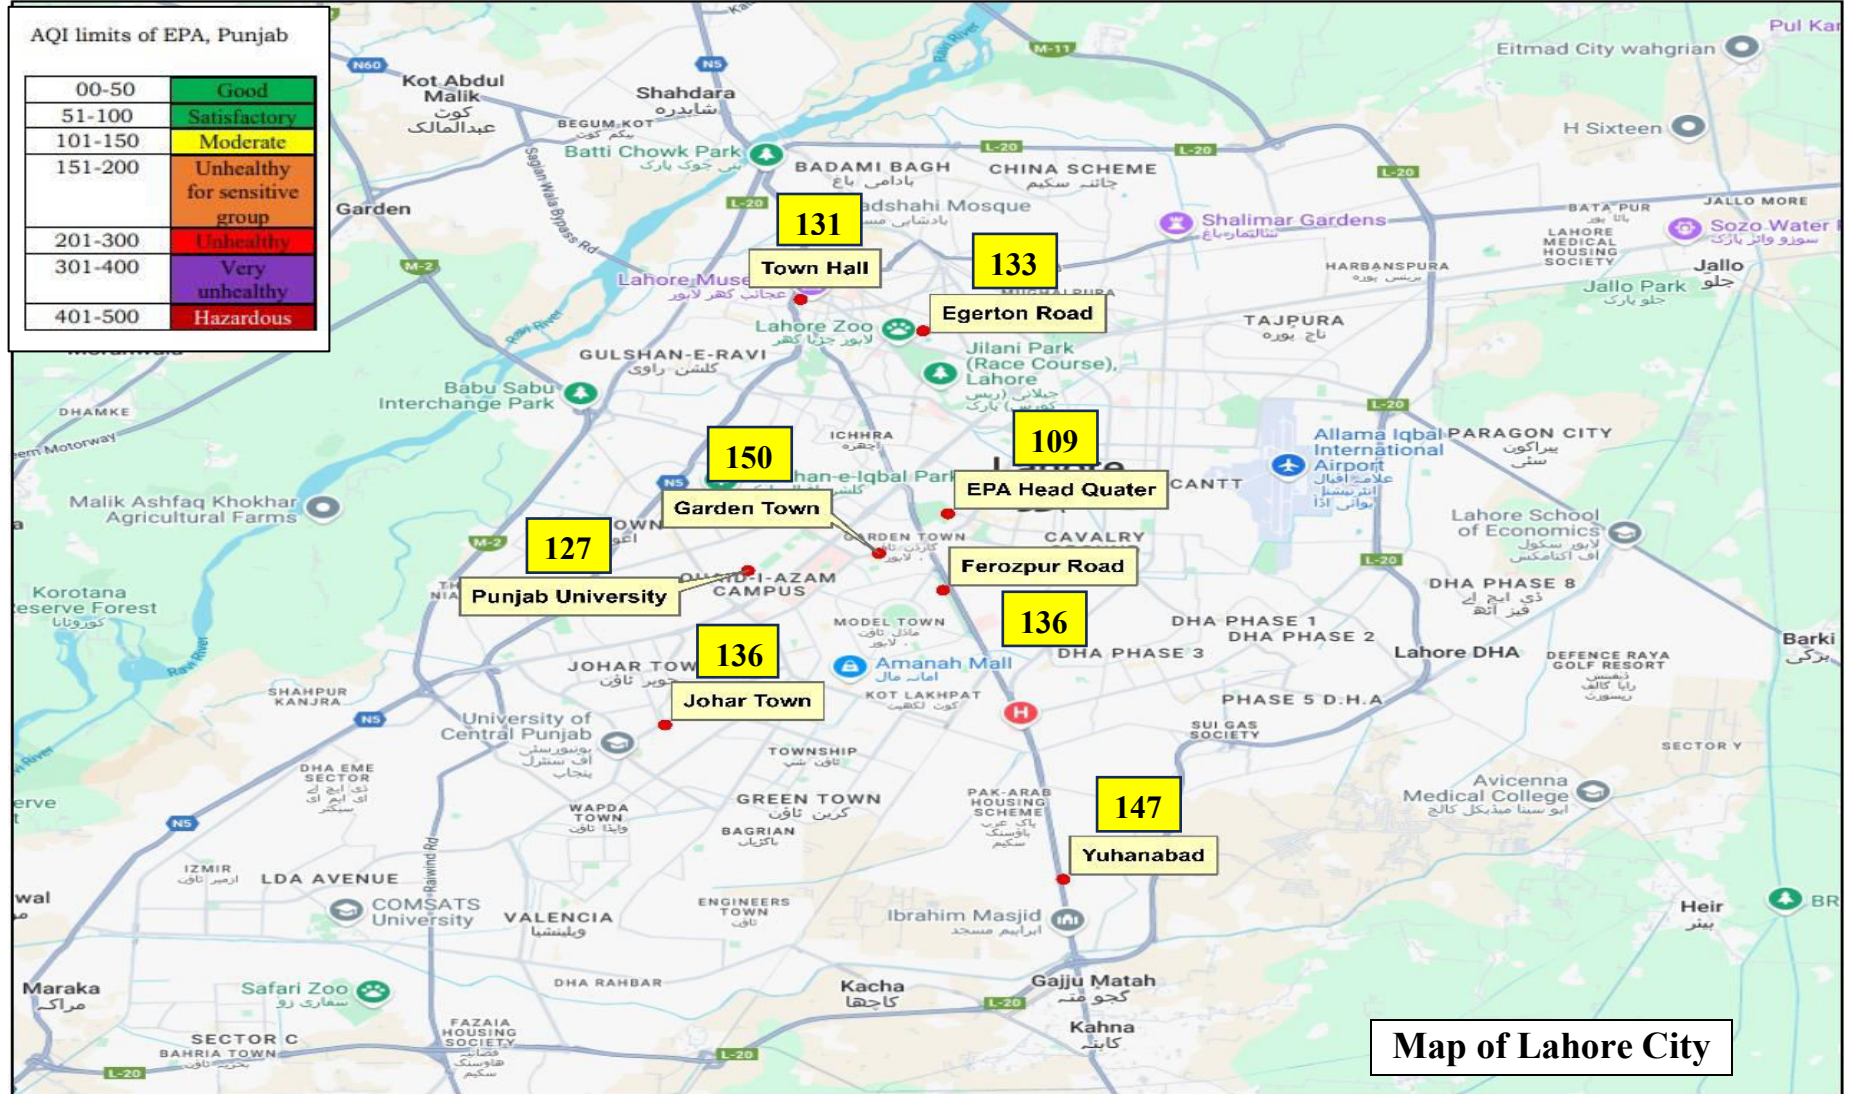

# Average AQI Lahore 134

19.06.2025 (12:00AM- 11:00PM) 24 Hours Report

**Note:** Parameter used to Calculate AQI = *Particulate Matter (PM2.5)*-PEQs value of PM2.5= 35 µg/m<sup>3</sup>. All hourly values of AQI in Lahore are monitored by EPA Punjab- Air Quality Monitoring Station.

# AQI Report of Districts of Punjab (Lahore Excluded)

19.06.2025 (12:00AM- 11:00PM) 24 Hours Report

**Note:** Parameter used to Calculate AQI = *Particulate Matter (PM<sub>2.5</sub>)*-PEQs value of PM<sub>2.5</sub>= 35 µg/m<sup>3</sup>. All hourly values of AQI in Punjab are monitored by EPA Punjab- Air Quality Monitoring Station.