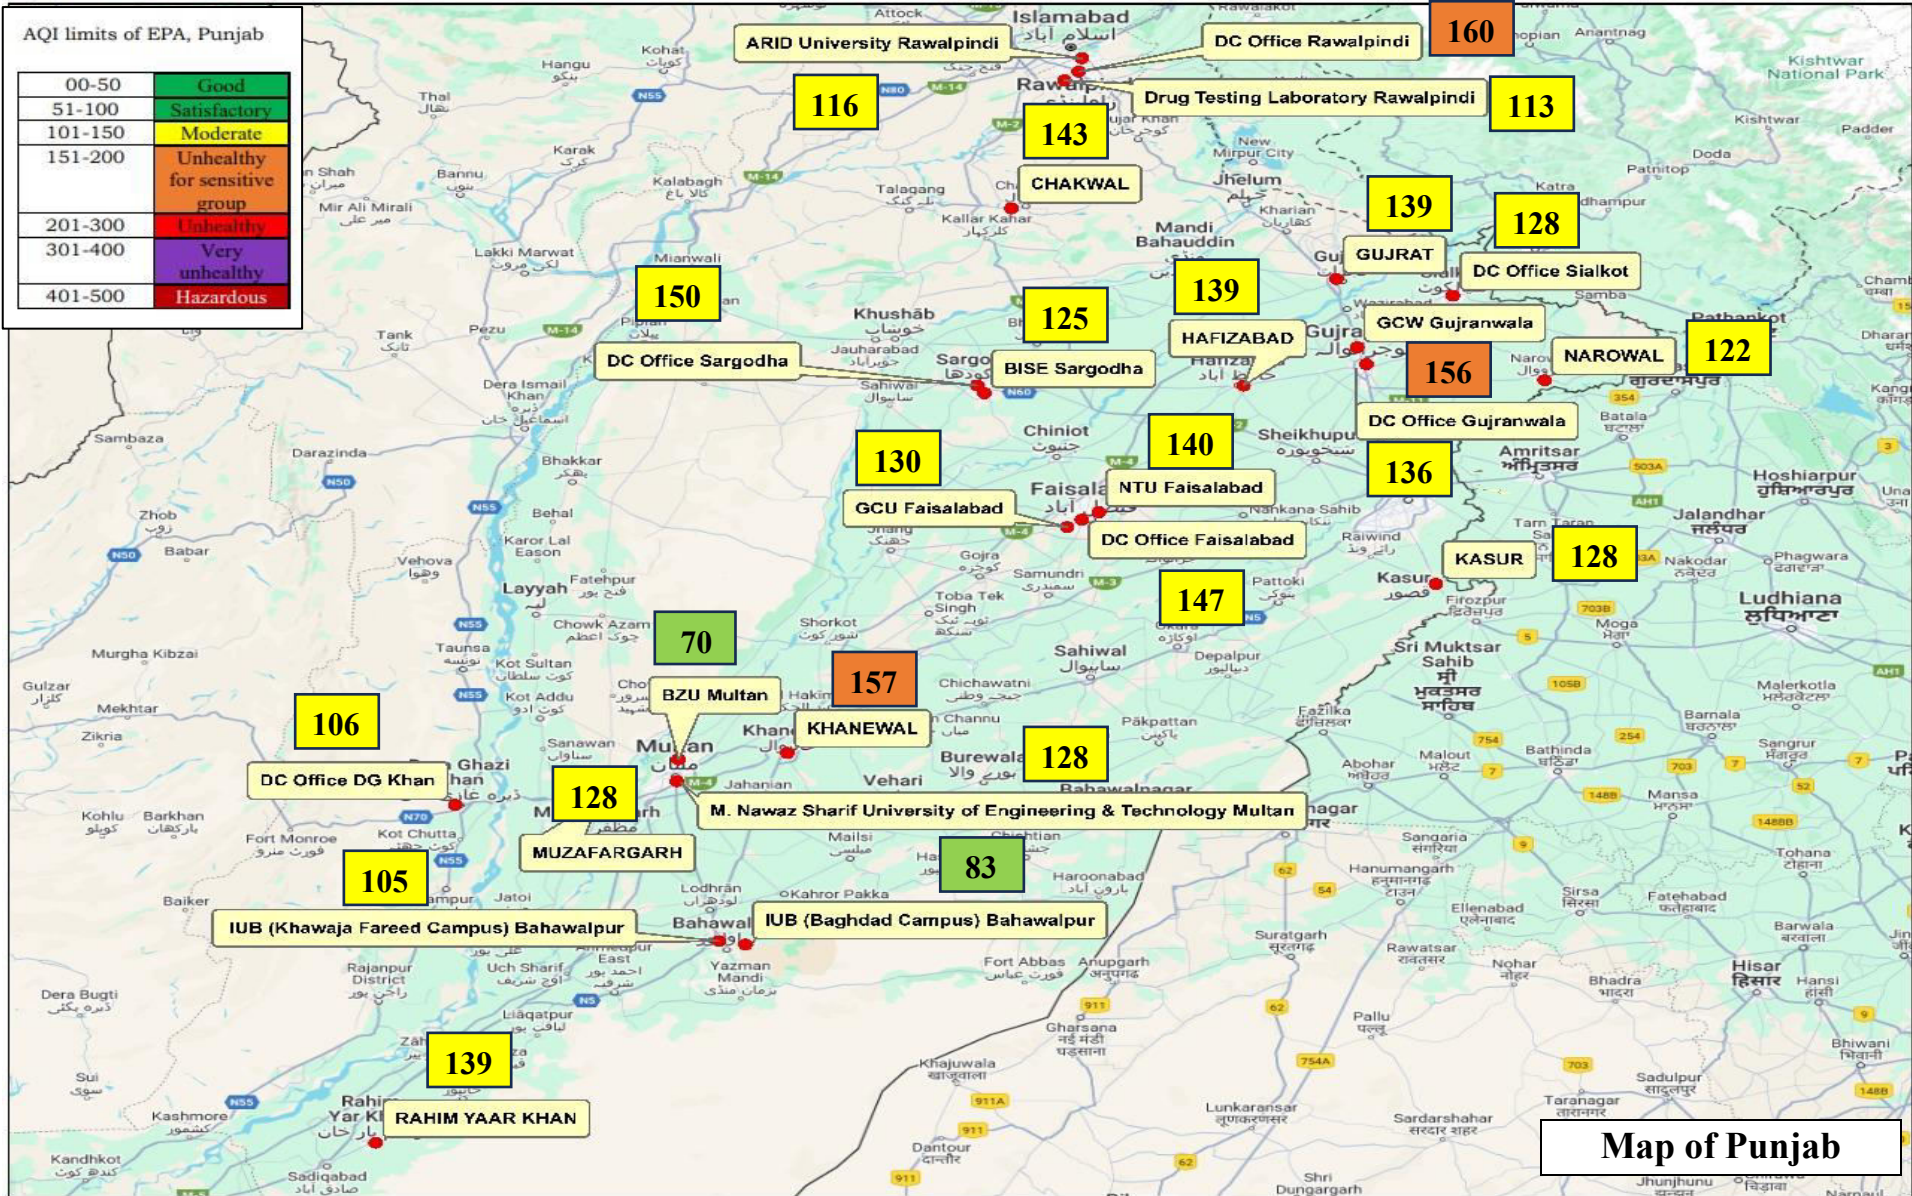

# Average AQI Lahore 134

19.06.2025 (12:00AM- 11:00PM) 24 Hours Report

**Note:** Parameter used to Calculate AQI = *Particulate Matter (PM2.5)*-PEQs value of PM2.5= 35 µg/m<sup>3</sup>. All hourly values of AQI in Lahore are monitored by EPA Punjab- Air Quality Monitoring Station.

# AQI Report of Districts of Punjab (Lahore Excluded)

19.06.2025 (12:00AM- 11:00PM) 24 Hours Report

**Note:** Parameter used to Calculate AQI = *Particulate Matter (PM<sub>2.5</sub>)*-PEQs value of PM<sub>2.5</sub>= 35 µg/m<sup>3</sup>. All hourly values of AQI in Punjab are monitored by EPA Punjab- Air Quality Monitoring Station.