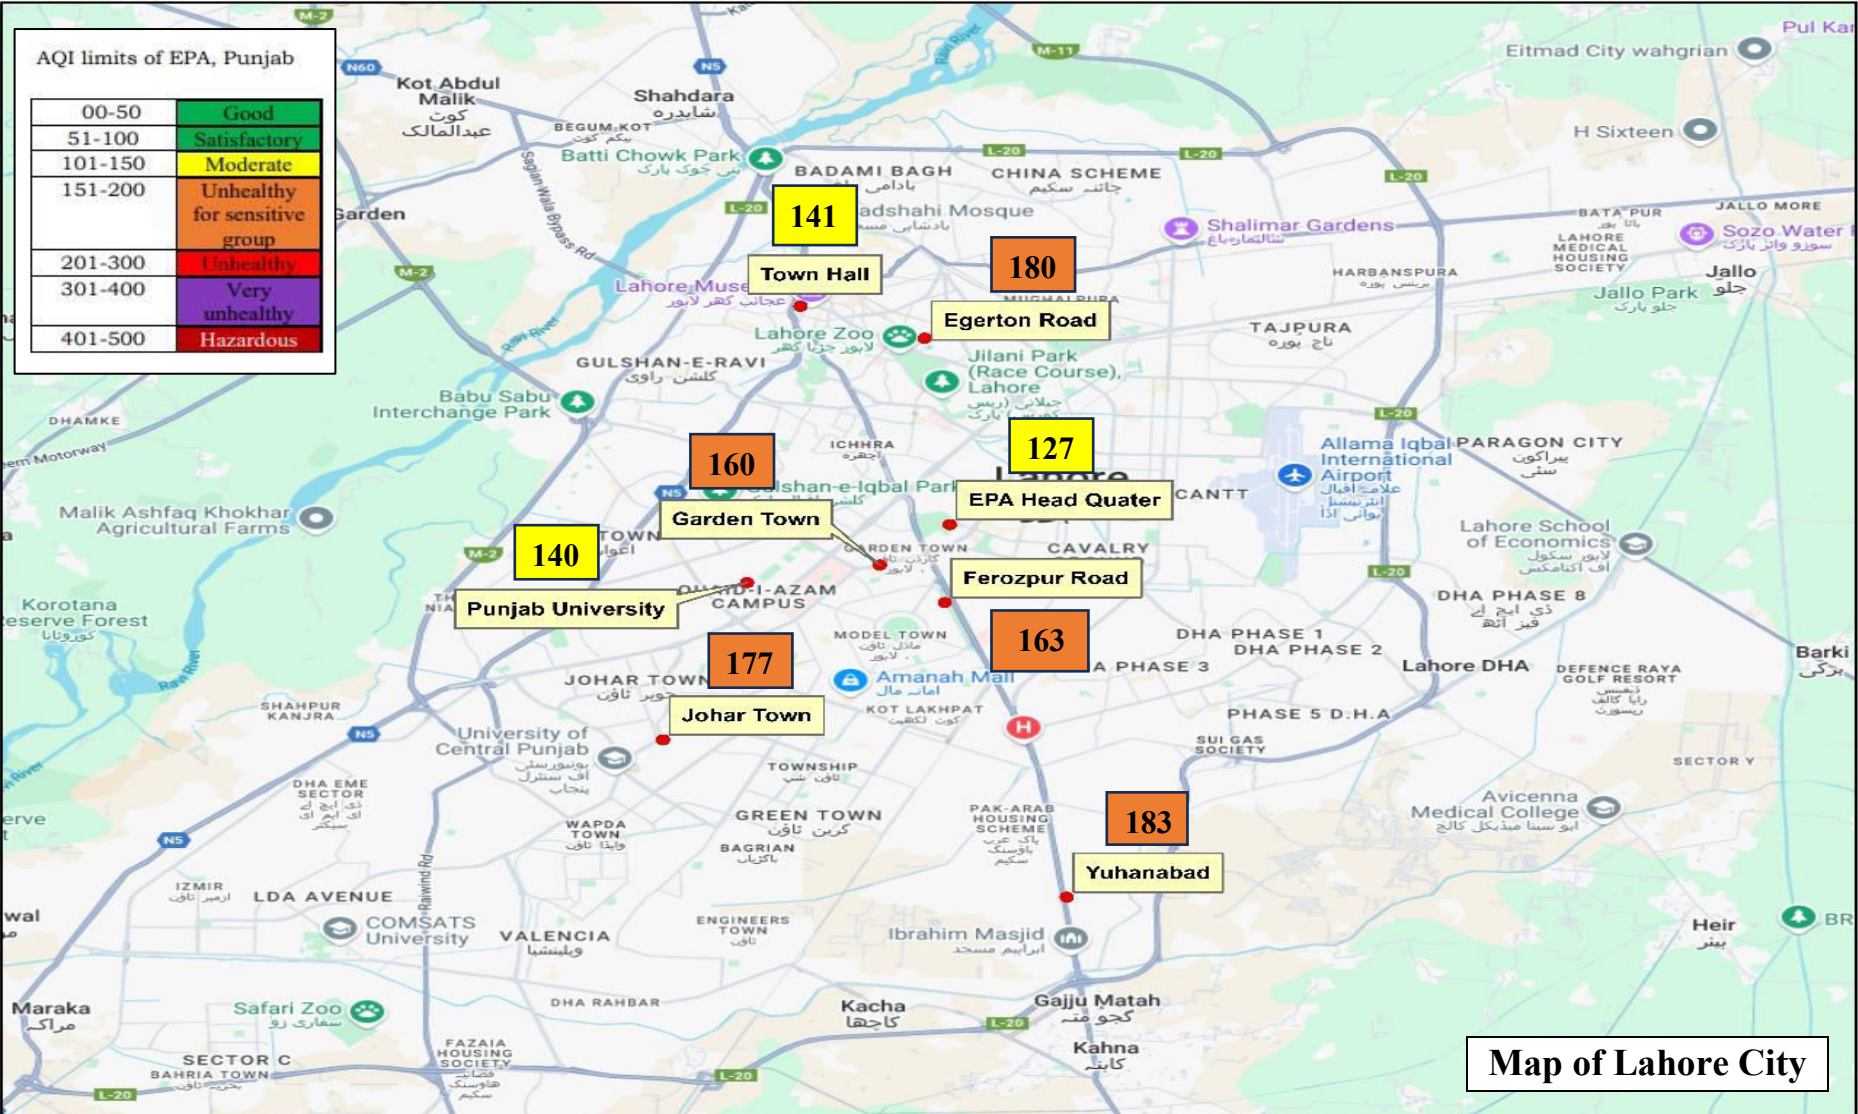

# Average AQI Lahore 159

29.06.2025 (12:00AM- 11:00PM) 24 Hours Report

**Note:** Parameter used to Calculate AQI = *Particulate Matter (PM2.5)*-PEQs value of PM2.5= 35  $\mu\text{g}/\text{m}^3$ . All hourly values of AQI in Lahore are monitored by EPA Punjab- Air Quality Monitoring Station.

# AQI Report of Districts of Punjab (Lahore Excluded)

29.06.2025 (12:00AM- 11:00PM) 24 Hours Report

**Note:** Parameter used to Calculate AQI = *Particulate Matter (PM2.5)*-PEQs value of PM2.5= 35 µg/m<sup>3</sup>. All hourly values of AQI in Punjab are monitored by EPA Punjab- Air Quality Monitoring Station.

# Daily AQI Ranking in Districts of Punjab

Dated: 29.06.2025 (12:00AM- 11:00PM)

| AQI limits of EPA, Punjab |              |          |                               |           |                |           |
|---------------------------|--------------|----------|-------------------------------|-----------|----------------|-----------|
| 00-50                     | 51-100       | 101-150  | 151-200                       | 201-300   | 301-400        | 401-500   |
| Good                      | Satisfactory | Moderate | Unhealthy for sensitive group | Unhealthy | Very Unhealthy | Hazardous |

| Rank | Districts      | AQI |
|------|----------------|-----|
| 1    | Gujranwala     | 180 |
| 2    | Lahore         | 159 |
| 3    | Chakwal        | 155 |
| 4    | Narowal        | 147 |
| 5    | Faisalabad     | 143 |
| 6    | Rahim Yar Khan | 140 |
| 7    | Kasur          | 137 |
| 8    | Hafizabad      | 134 |
| 9    | Gujrat         | 133 |
| 10   | Muzaffargarh   | 130 |
| 11   | Sialkot        | 129 |
| 12   | Sargodha       | 129 |
| 13   | Rawalpindi     | 126 |
| 14   | Khanewal       | 118 |
| 15   | Multan         | 69  |
| 16   | Bahawalpur     | 67  |
| 17   | DG Khan        | 66  |