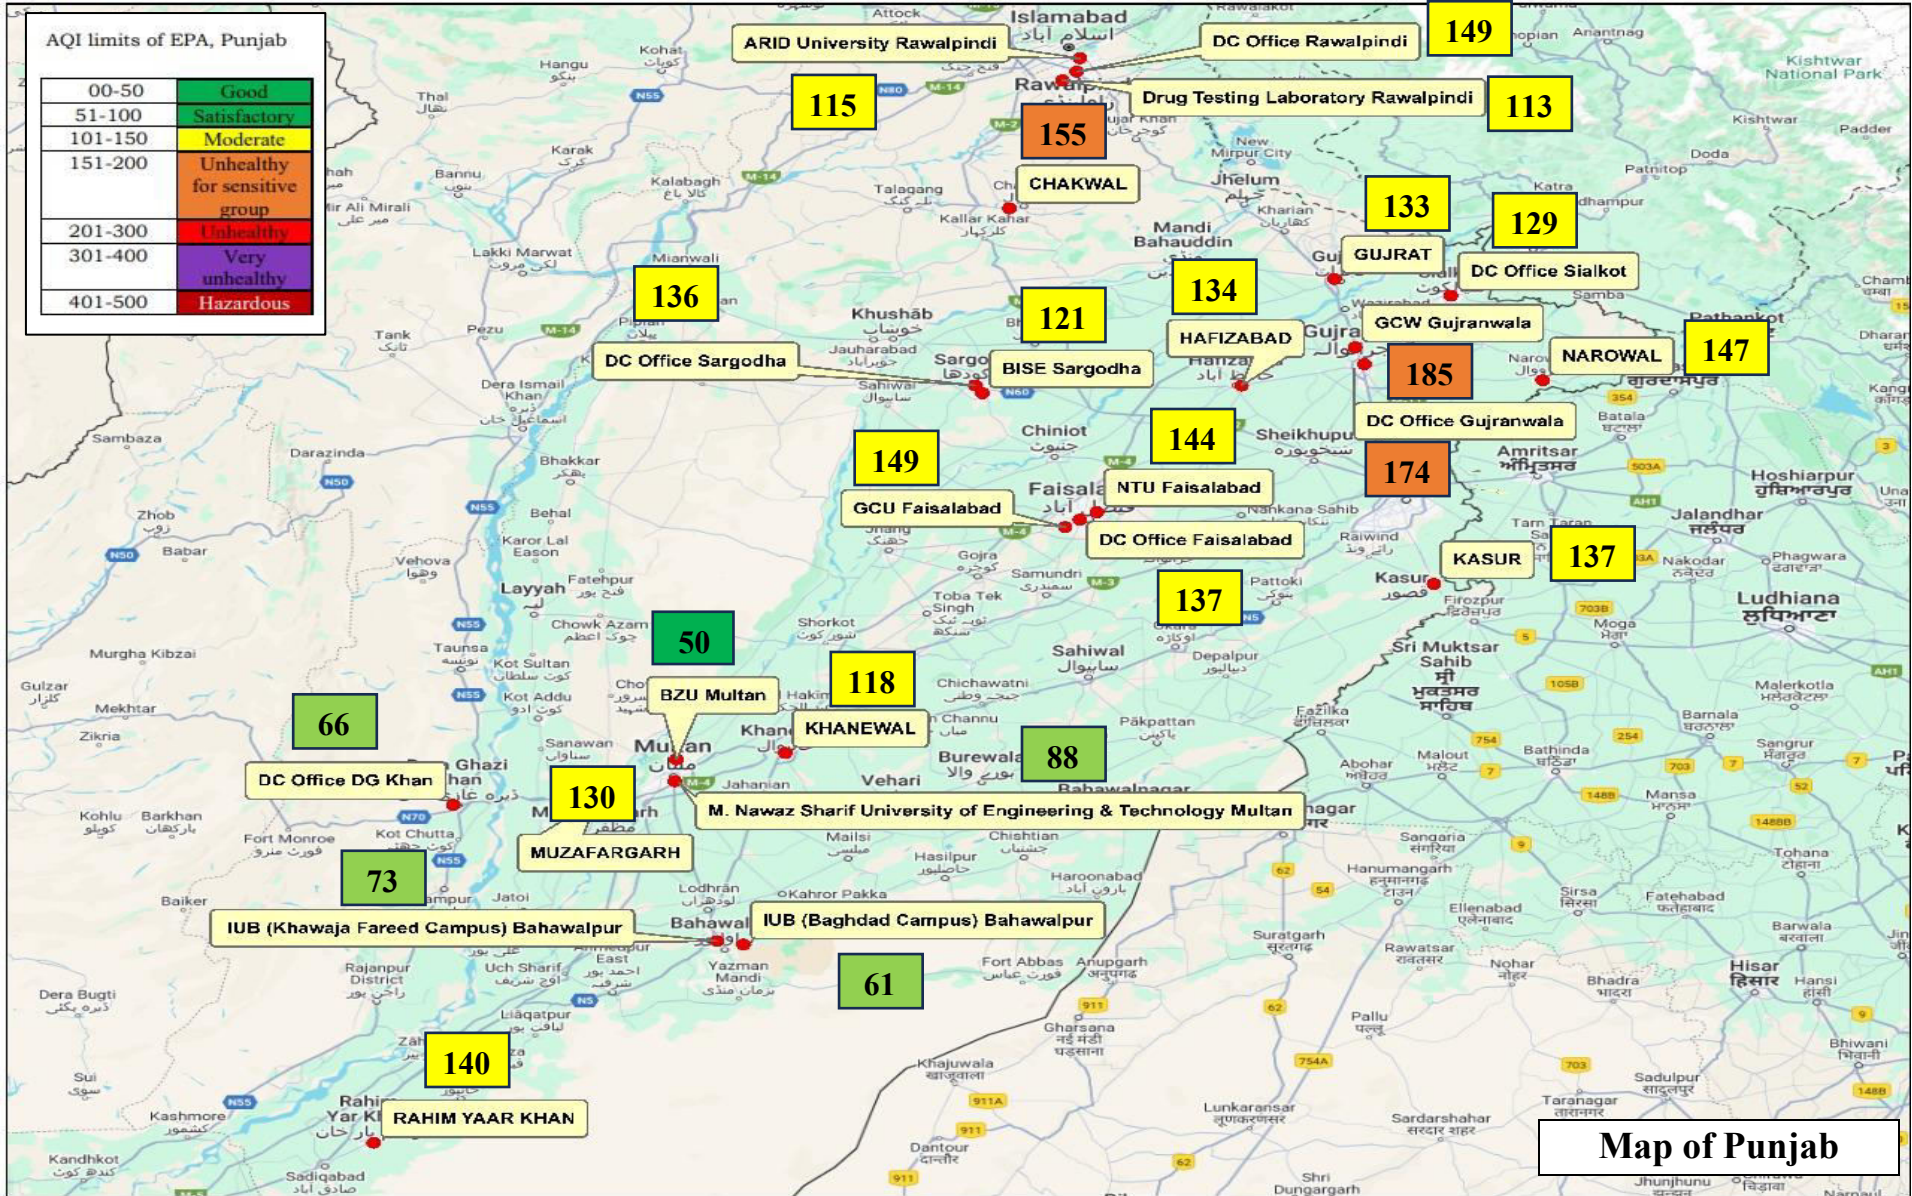

# Average AQI Lahore 159

29.06.2025 (12:00AM- 11:00PM) 24 Hours Report

**Note:** Parameter used to Calculate AQI = *Particulate Matter (PM2.5)*-PEQs value of PM2.5= 35  $\mu\text{g}/\text{m}^3$ . All hourly values of AQI in Lahore are monitored by EPA Punjab- Air Quality Monitoring Station.

# AQI Report of Districts of Punjab (Lahore Excluded)

29.06.2025 (12:00AM- 11:00PM) 24 Hours Report

**Note:** Parameter used to Calculate AQI = *Particulate Matter (PM2.5)*-PEQs value of PM2.5= 35 µg/m<sup>3</sup>. All hourly values of AQI in Punjab are monitored by EPA Punjab- Air Quality Monitoring Station.

# Daily AQI Ranking in Districts of Punjab

Dated: 29.06.2025 (12:00AM- 11:00PM)

| AQI limits of EPA, Punjab |              |          |                               |           |                |           |
|---------------------------|--------------|----------|-------------------------------|-----------|----------------|-----------|
| 00-50                     | 51-100       | 101-150  | 151-200                       | 201-300   | 301-400        | 401-500   |
| Good                      | Satisfactory | Moderate | Unhealthy for sensitive group | Unhealthy | Very Unhealthy | Hazardous |

| Rank | Districts      | AQI |
|------|----------------|-----|
| 1    | Gujranwala     | 180 |
| 2    | Lahore         | 159 |
| 3    | Chakwal        | 155 |
| 4    | Narowal        | 147 |
| 5    | Faisalabad     | 143 |
| 6    | Rahim Yar Khan | 140 |
| 7    | Kasur          | 137 |
| 8    | Hafizabad      | 134 |
| 9    | Gujrat         | 133 |
| 10   | Muzaffargarh   | 130 |
| 11   | Sialkot        | 129 |
| 12   | Sargodha       | 129 |
| 13   | Rawalpindi     | 126 |
| 14   | Khanewal       | 118 |
| 15   | Multan         | 69  |
| 16   | Bahawalpur     | 67  |
| 17   | DG Khan        | 66  |