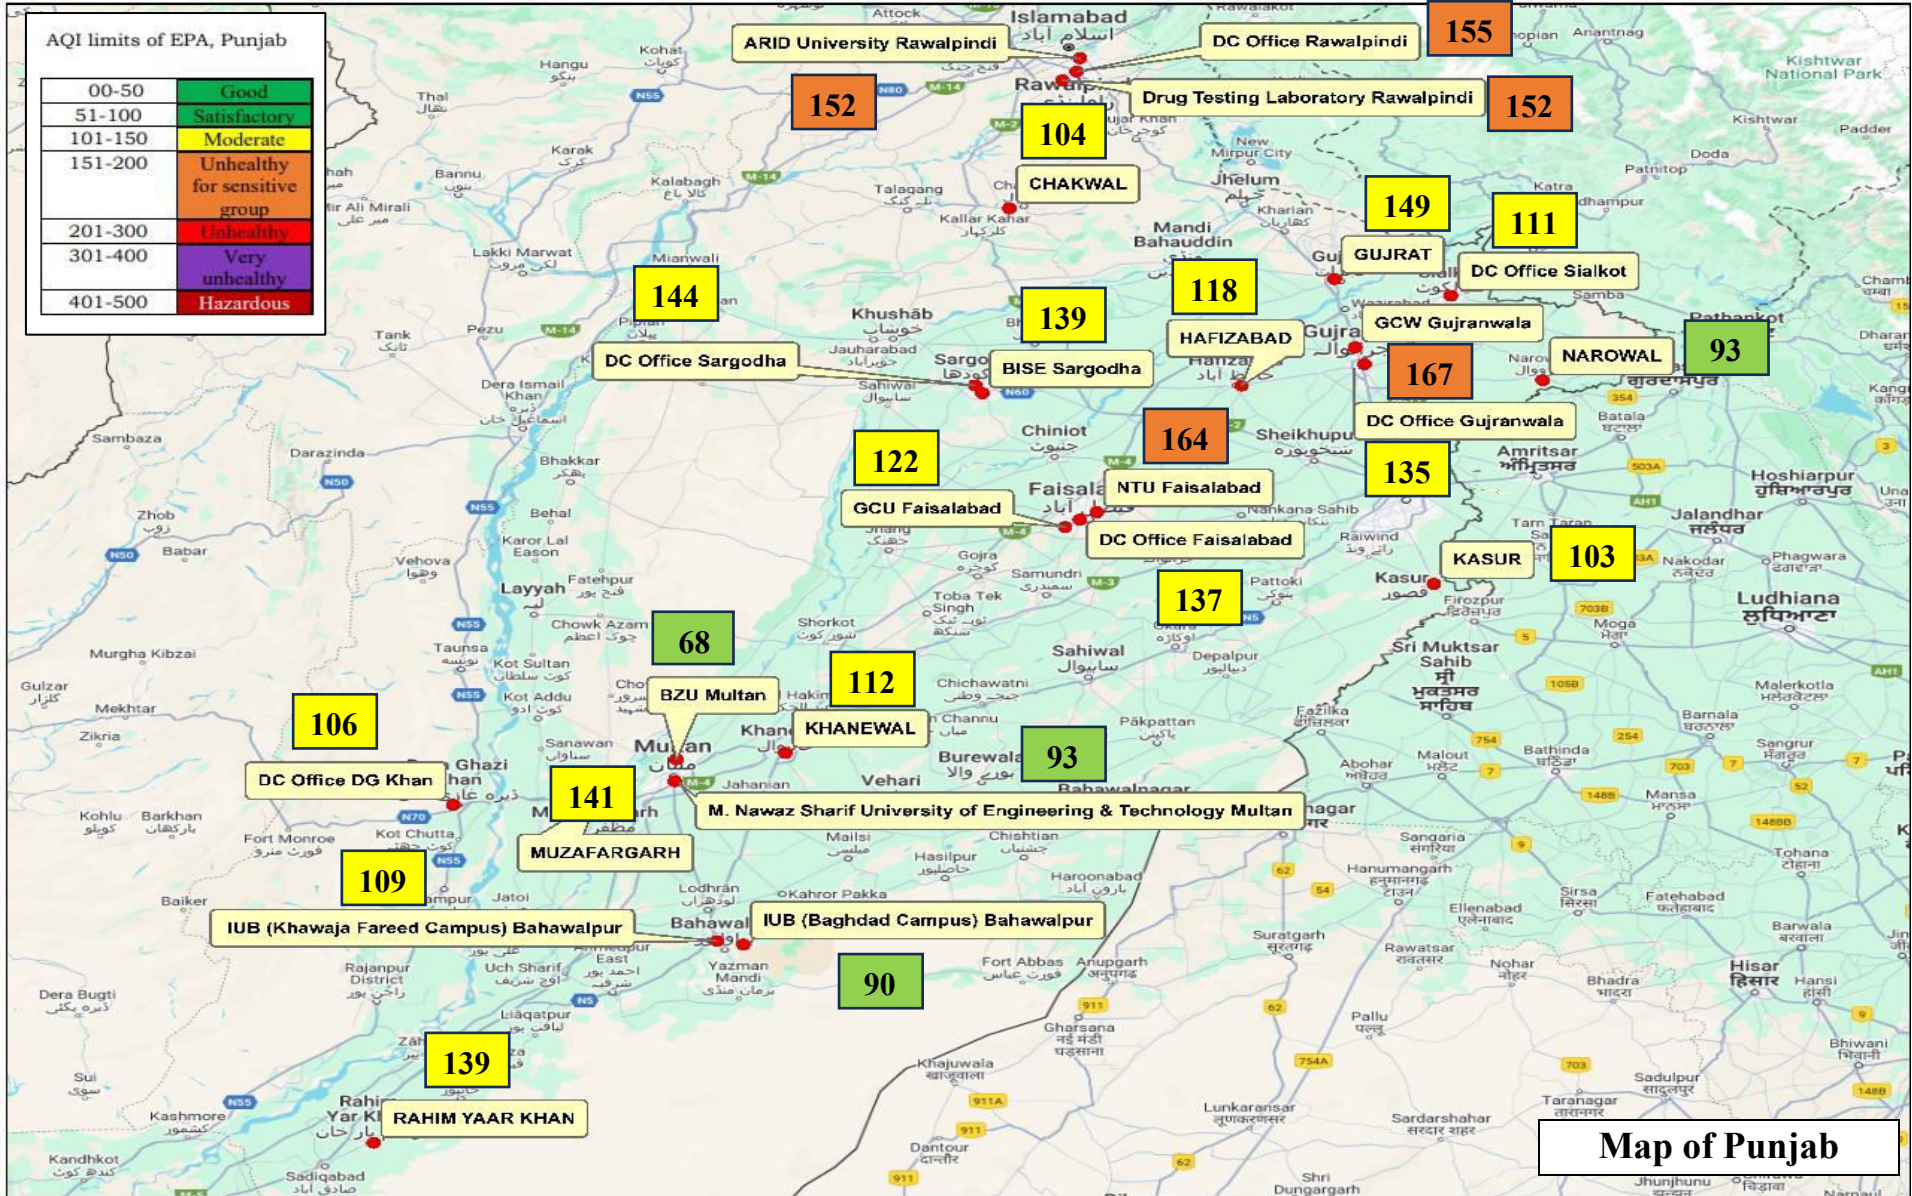

Average AQI Lahore 131

24.06.2025 (12:00AM- 11:00PM) 24 Hours Report

Note: Parameter used to Calculate AQI = *Particulate Matter (PM_{2.5})*-PEQs value of PM_{2.5}= 35 $\mu\text{g}/\text{m}^3$. All hourly values of AQI in Lahore are monitored by EPA Punjab- Air Quality Monitoring Station.

AQI Report of Districts of Punjab (Lahore Excluded)

24.06.2025 (12:00AM- 11:00PM) 24 Hours Report

Map of Punjab

Note: Parameter used to Calculate AQI = *Particulate Matter (PM2.5)*-PEQs value of PM2.5= $35 \mu\text{g}/\text{m}^3$. All hourly values of AQI in Punjab are monitored by EPA Punjab- Air Quality Monitoring Station.