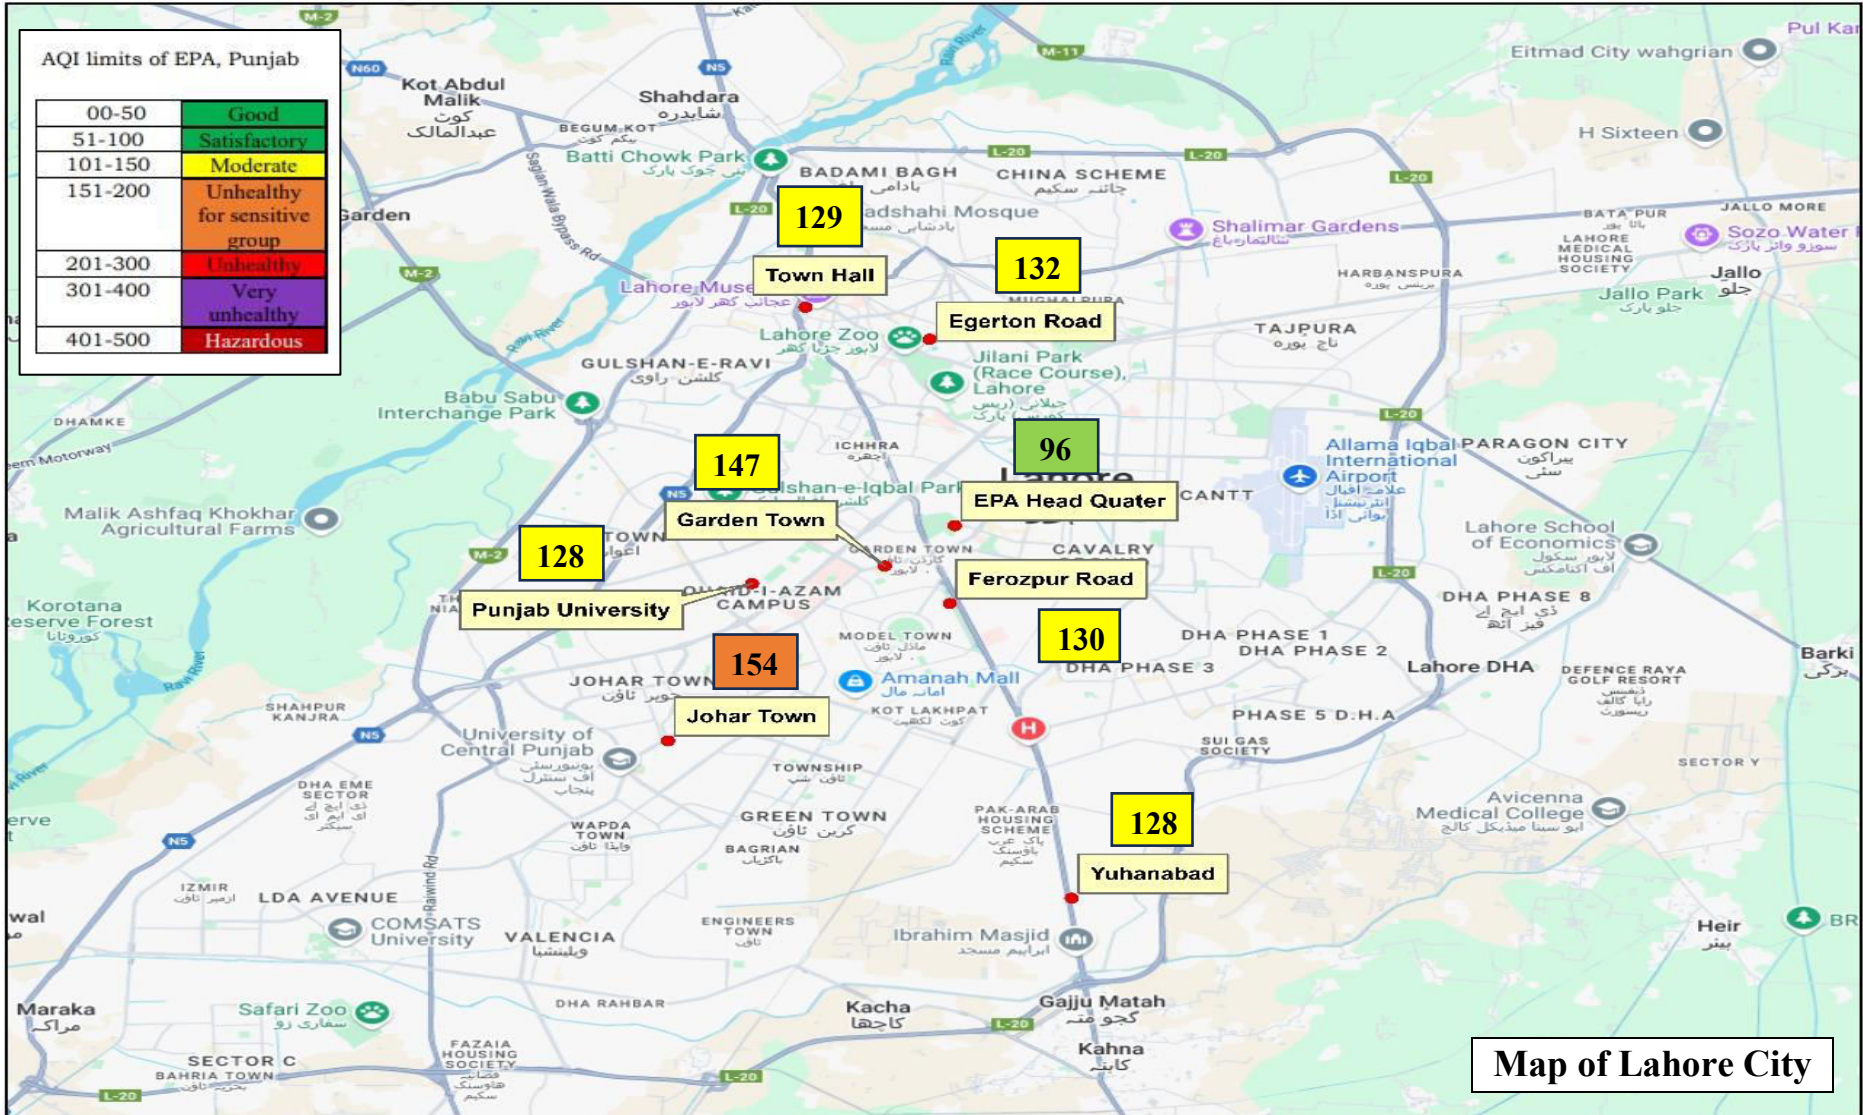

Average AQI Lahore 131

24.06.2025 (12:00AM- 11:00PM) 24 Hours Report

Note: Parameter used to Calculate AQI = *Particulate Matter (PM_{2.5})*-PEQs value of PM_{2.5}= 35 $\mu\text{g}/\text{m}^3$. All hourly values of AQI in Lahore are monitored by EPA Punjab- Air Quality Monitoring Station.

AQI Report of Districts of Punjab (Lahore Excluded)

24.06.2025 (12:00AM- 11:00PM) 24 Hours Report

Map of Punjab

Note: Parameter used to Calculate AQI = *Particulate Matter (PM2.5)*-PEQs value of PM2.5= $35 \mu\text{g}/\text{m}^3$. All hourly values of AQI in Punjab are monitored by EPA Punjab- Air Quality Monitoring Station.