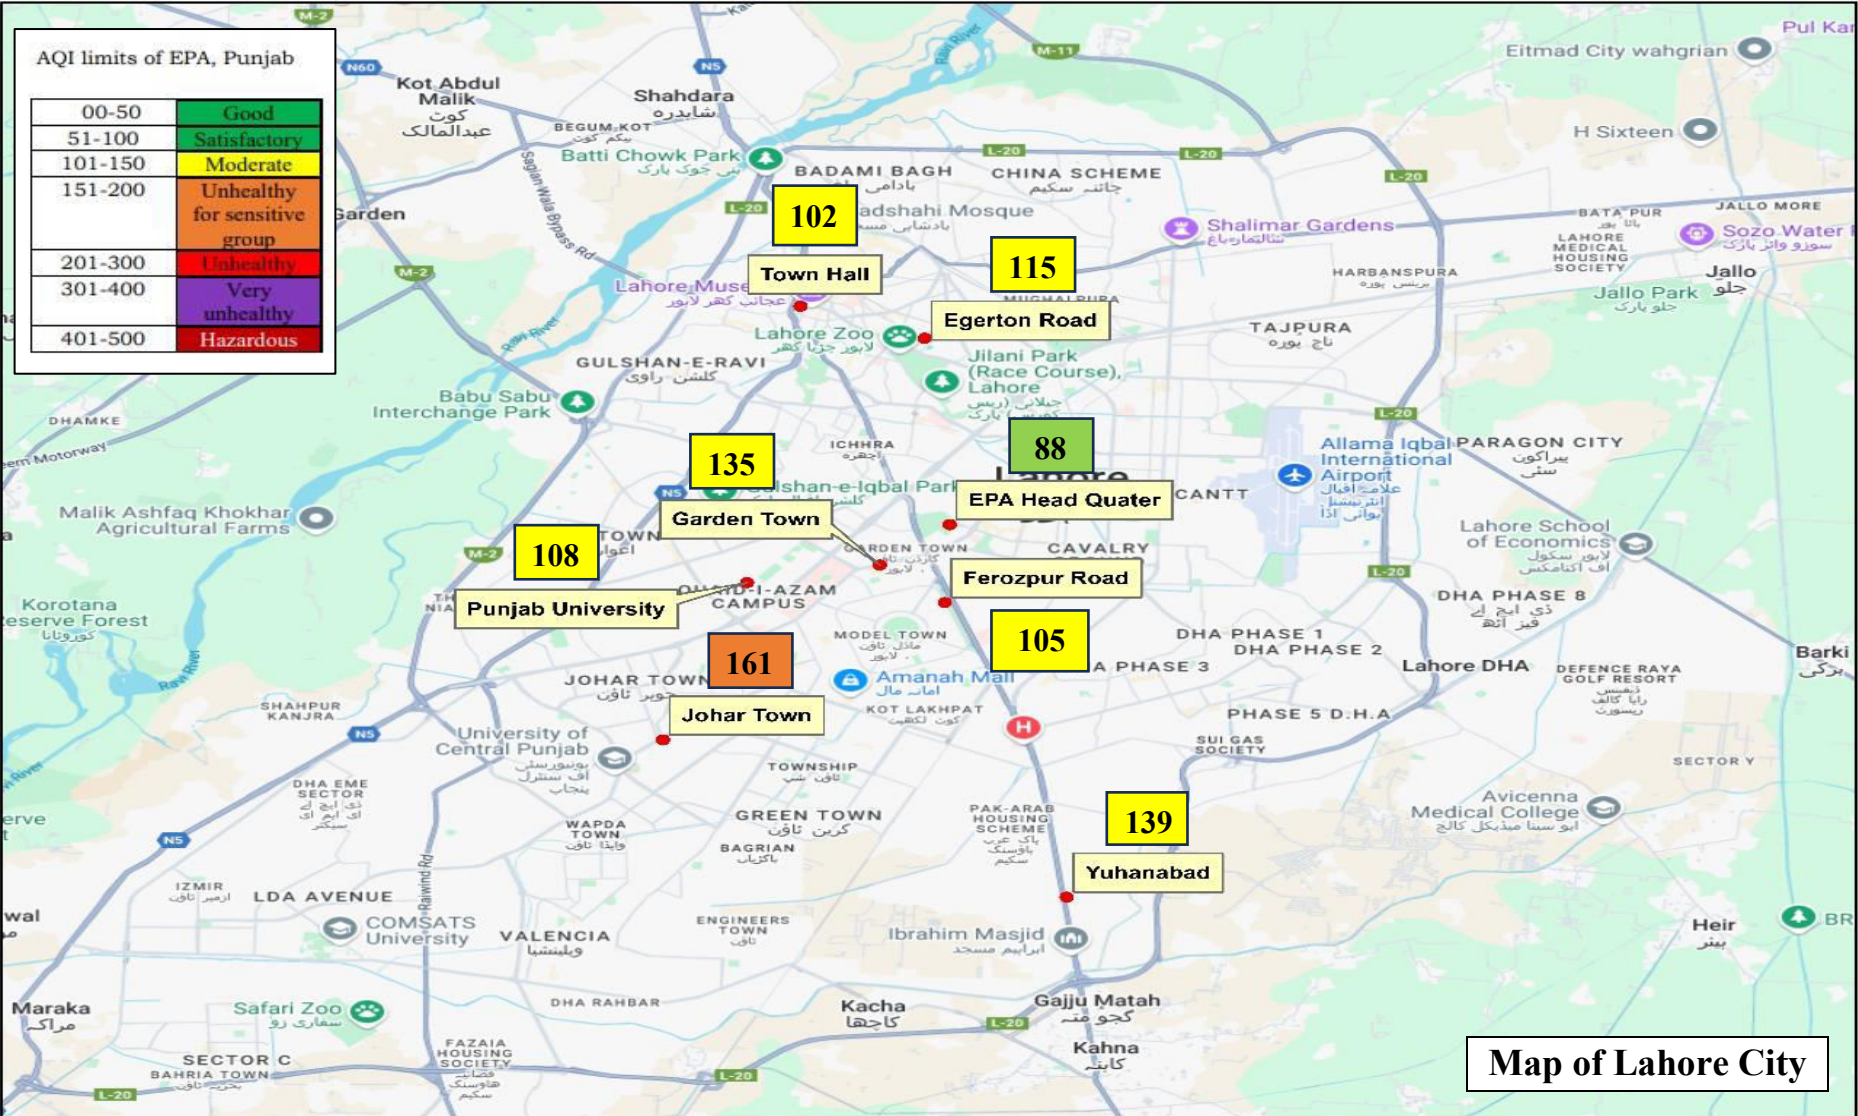

# Average AQI Lahore 119

26.06.2025 (12:00AM- 11:00PM) 24 Hours Report

**Note:** Parameter used to Calculate AQI = *Particulate Matter (PM2.5)*-PEQs value of PM2.5= 35  $\mu\text{g}/\text{m}^3$ . All hourly values of AQI in Lahore are monitored by EPA Punjab- Air Quality Monitoring Station.

# AQI Report of Districts of Punjab (Lahore Excluded)

26.06.2025 (12:00AM- 11:00PM) 24 Hours Report

Map of Punjab

**Note:** Parameter used to Calculate AQI = *Particulate Matter (PM2.5)*-PEQs value of PM2.5= 35 µg/m<sup>3</sup>. All hourly values of AQI in Punjab are monitored by EPA Punjab- Air Quality Monitoring Station.

# Daily AQI Ranking of Cities in Punjab

26.06.2025 (12:00AM- 11:00PM) 24 Hours Report

AQI limits of EPA, Punjab						
00-50	51-100	101-150	151-200	201-300	301-400	401-500
Good	Satisfactory	Moderate	Unhealthy for sensitive group	Unhealthy	Very Unhealthy	Hazardous

Rank	Cities of Punjab	AQI Value
1	Faisalabad	142
2	Rahim Yar Khan	139
3	Gujrat	132
4	Muzaffargarh	131
5	Kasur	124
6	Hafizabad	120
7	Lahore	119
8	Narowal	118
9	Khanewal	114
10	Chakwal	104
11	DG Khan	100
12	Gujranwala	100
13	Rawalpindi	93
14	Sargodha	92
15	Bahawalpur	90
16	Multan	84
17	Sialkot	70